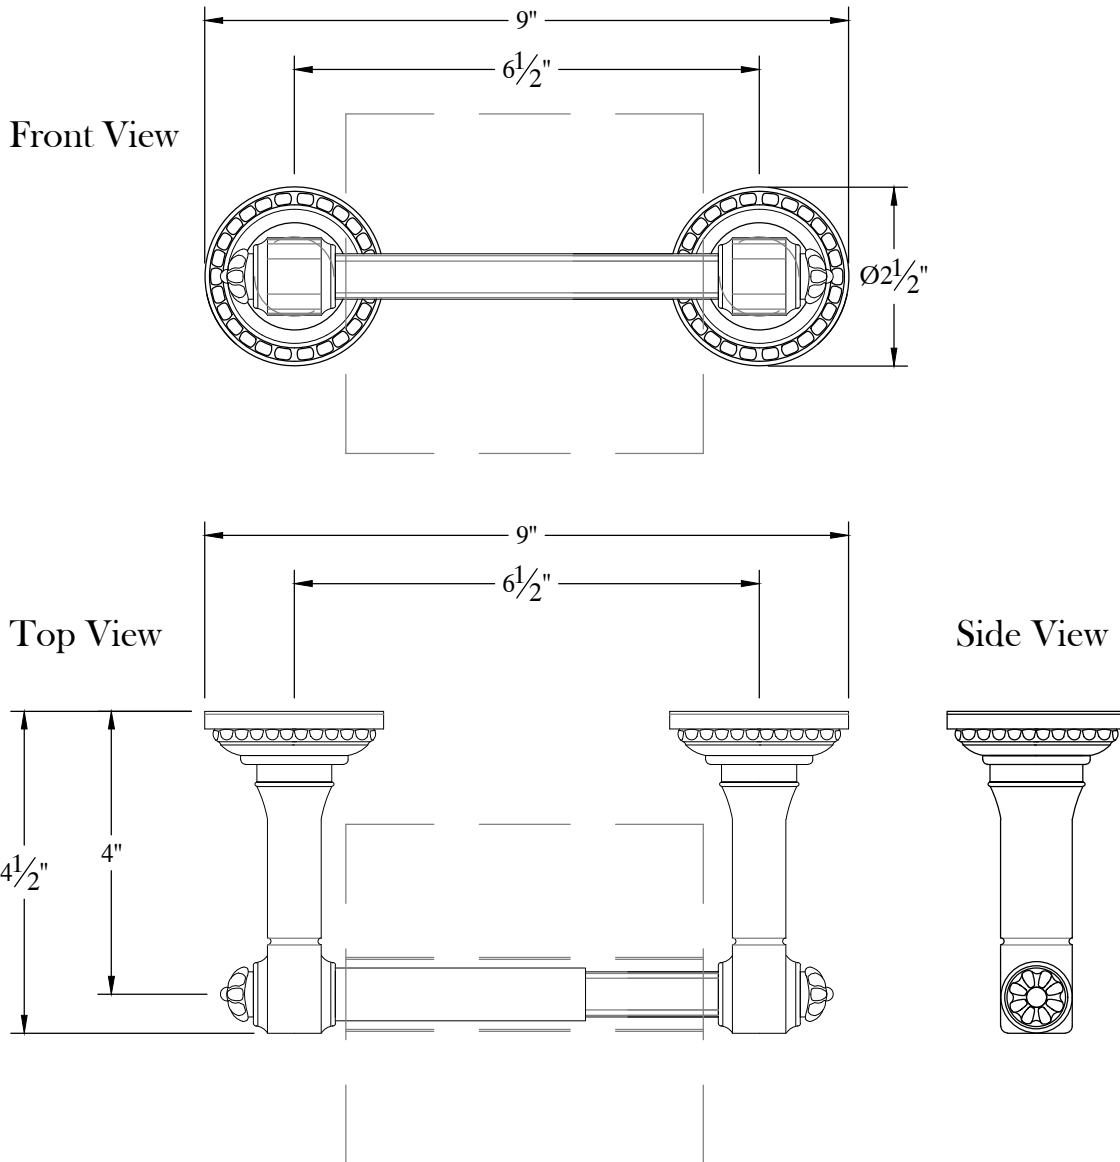

CRUCIFORM SUITE

Horizontal toilet paper holder
Porte papier simple
Style # 08502548

Copyright © Compas 2010 www.compasstone.com