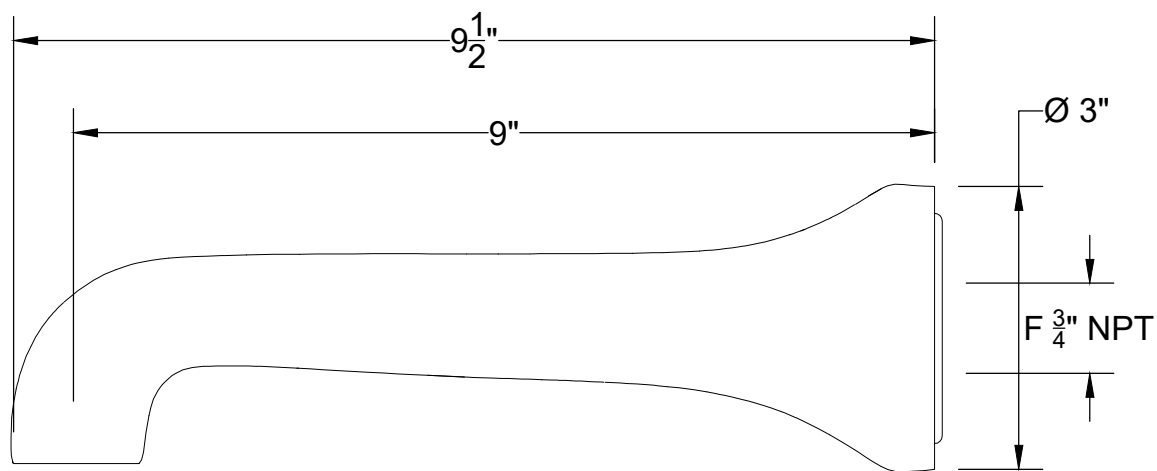

PRIMO

Wall mounted Primo Spout, F 3/4" _ NPT

Bec bain Primo

Ref: 99006505 - 240

Copyright © Compas 2010 www.compasstone.com

COMPAS

REVISED, JULY 1 2024