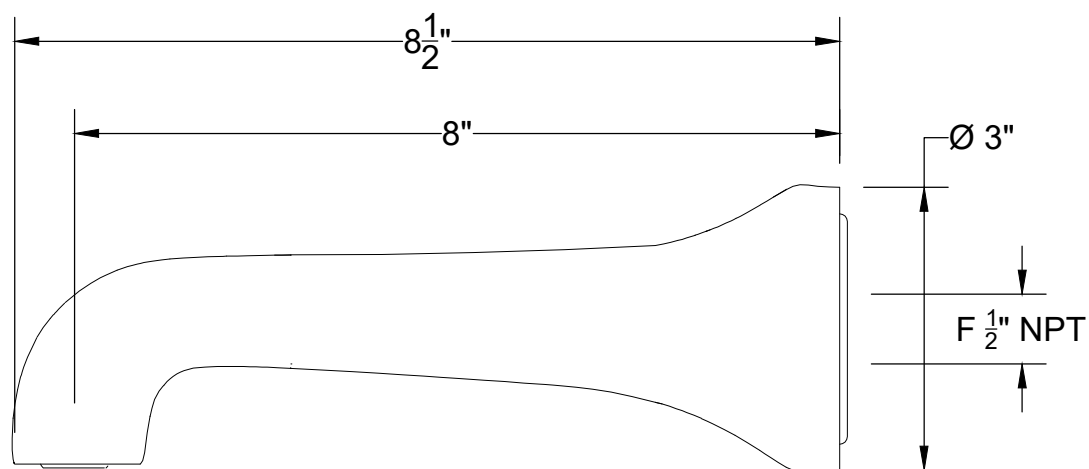

PRIMO

Wall mounted Primo Spout, F 1/2" _ NPT

Bec lavabo Primo

Ref: 99006506 - 215

Copyright © Compas 2010 www.compasstone.com

COMPAS

REVISED, JULY 1 2024