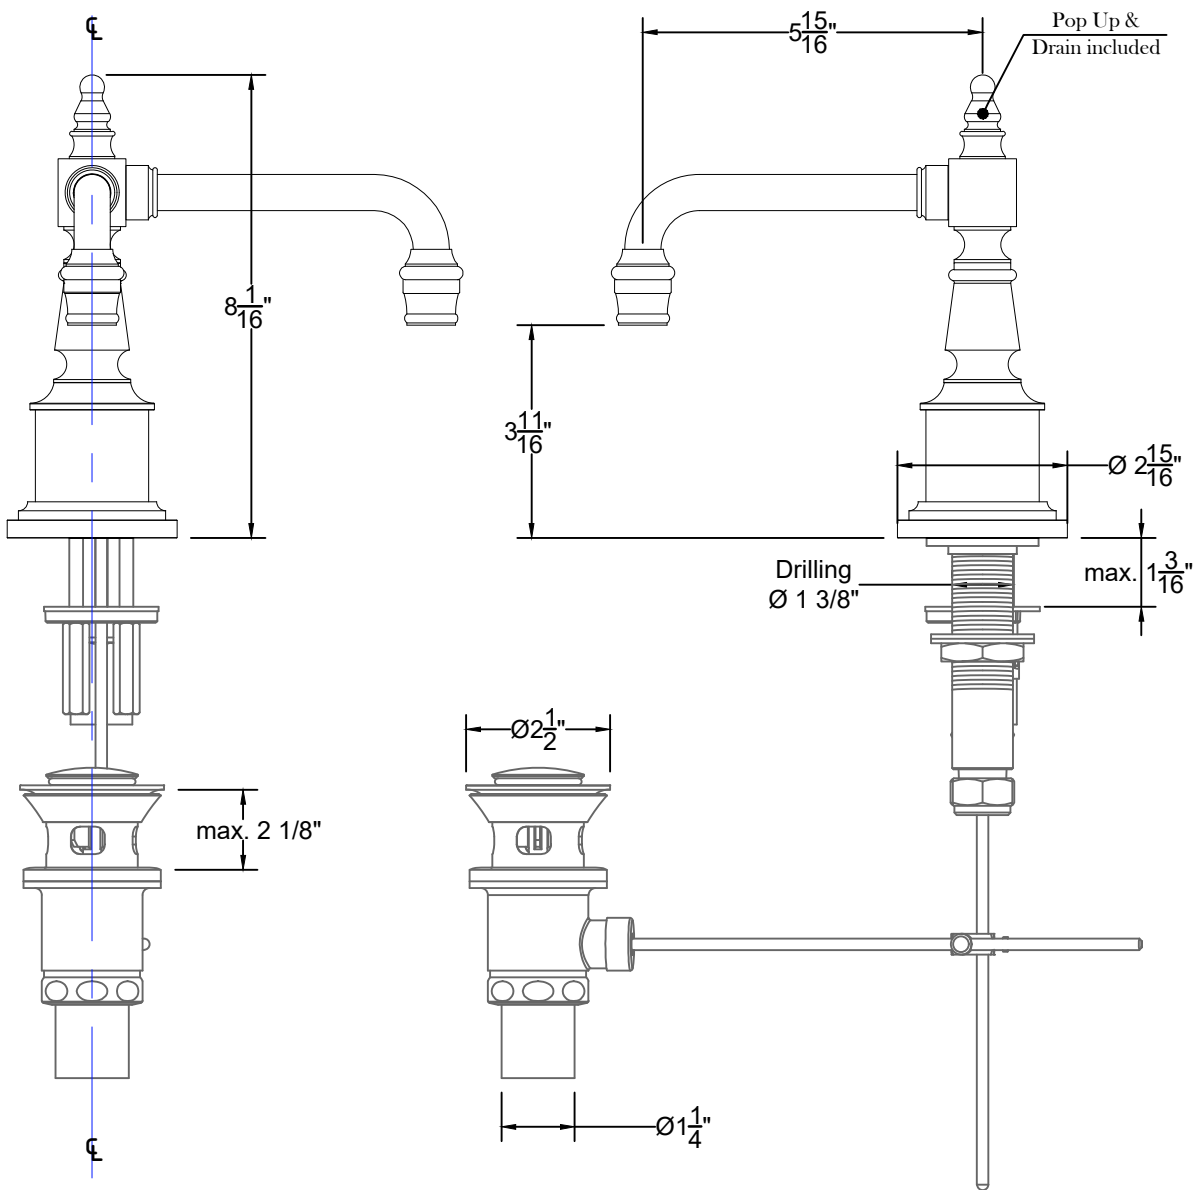

JAMES K-B

Deck mount James spout with swiveling arm - $\frac{1}{2}$ " NPT Pop Up & drain included

Bec verseur sur plan James - Bras fix

Style# 8106109 [SWIVELING ARM] KB

Copyright © Compas 2010 www.compasstone.com