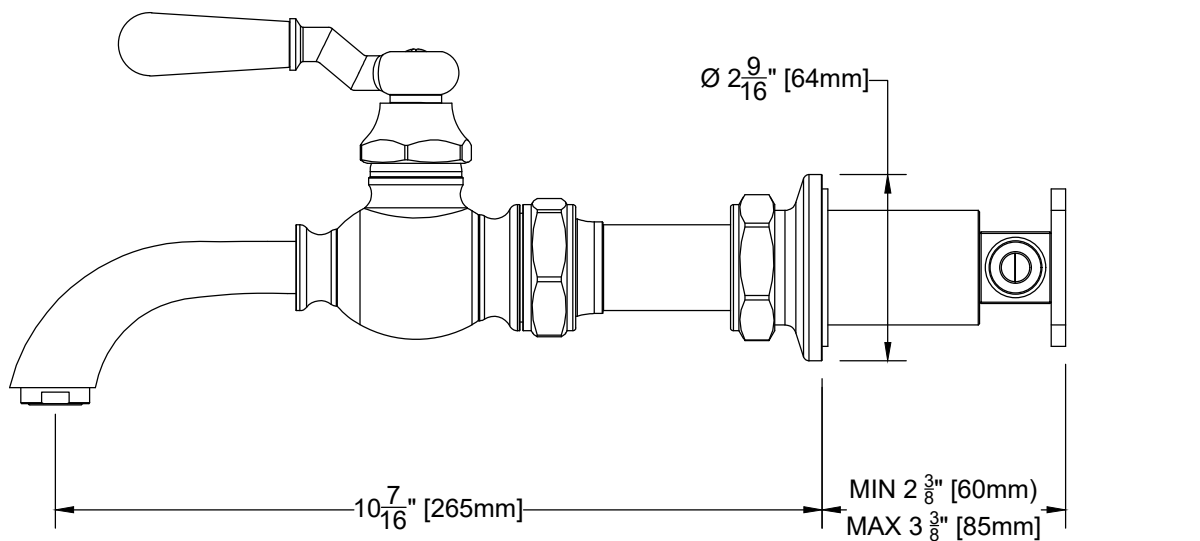

DUBLIN

Wall mount Dublin spout with integrated mixer 1/2 "

Mitigeur monotrou mural

Ref # 17206191

Copyright © Compas 2010 www.compasstone.com

 COMPAS™