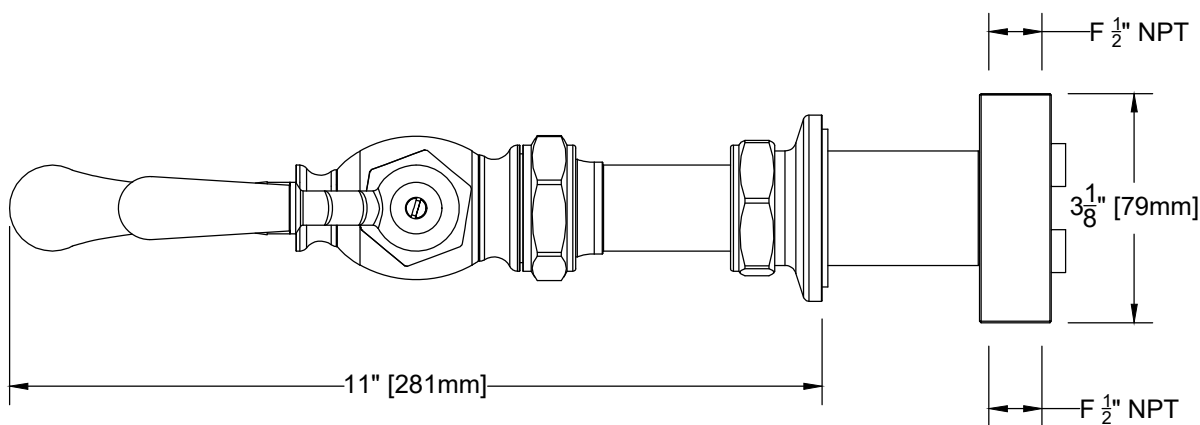

DUBLIN

Wall mount Dublin spout with integrated mixer 1/2 "

Mitigeur monotrou mural

Ref # 17206191

Copyright © Compas 2010 www.compasstone.com

 COMPAS™