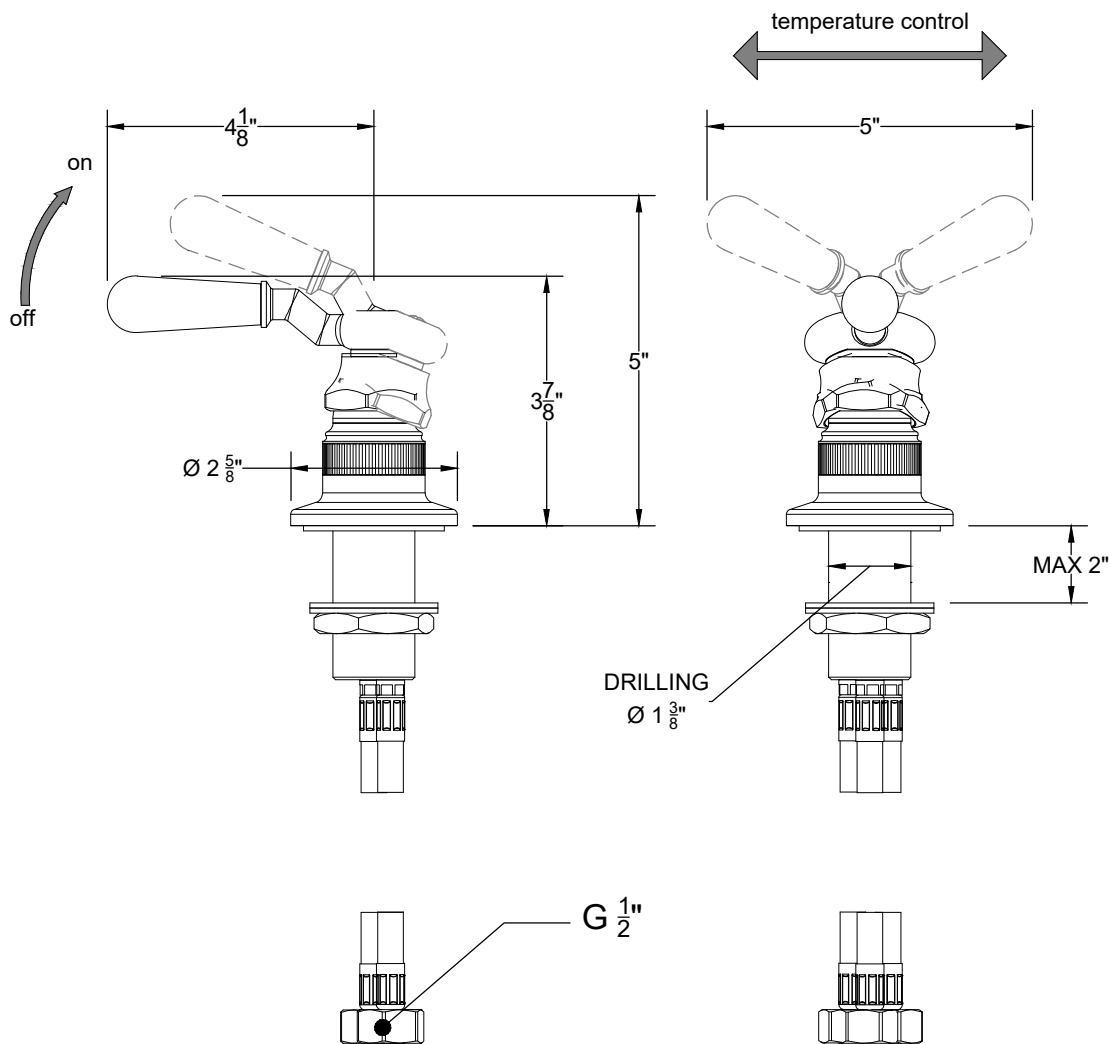

DUBLIN MIXER

Deck mounted mixer
Mitigeur sur plan
Style # 17206121 - KB

Copyright © Compas 2010 www.compasstone.com

REVISED: JUNE 12 2024