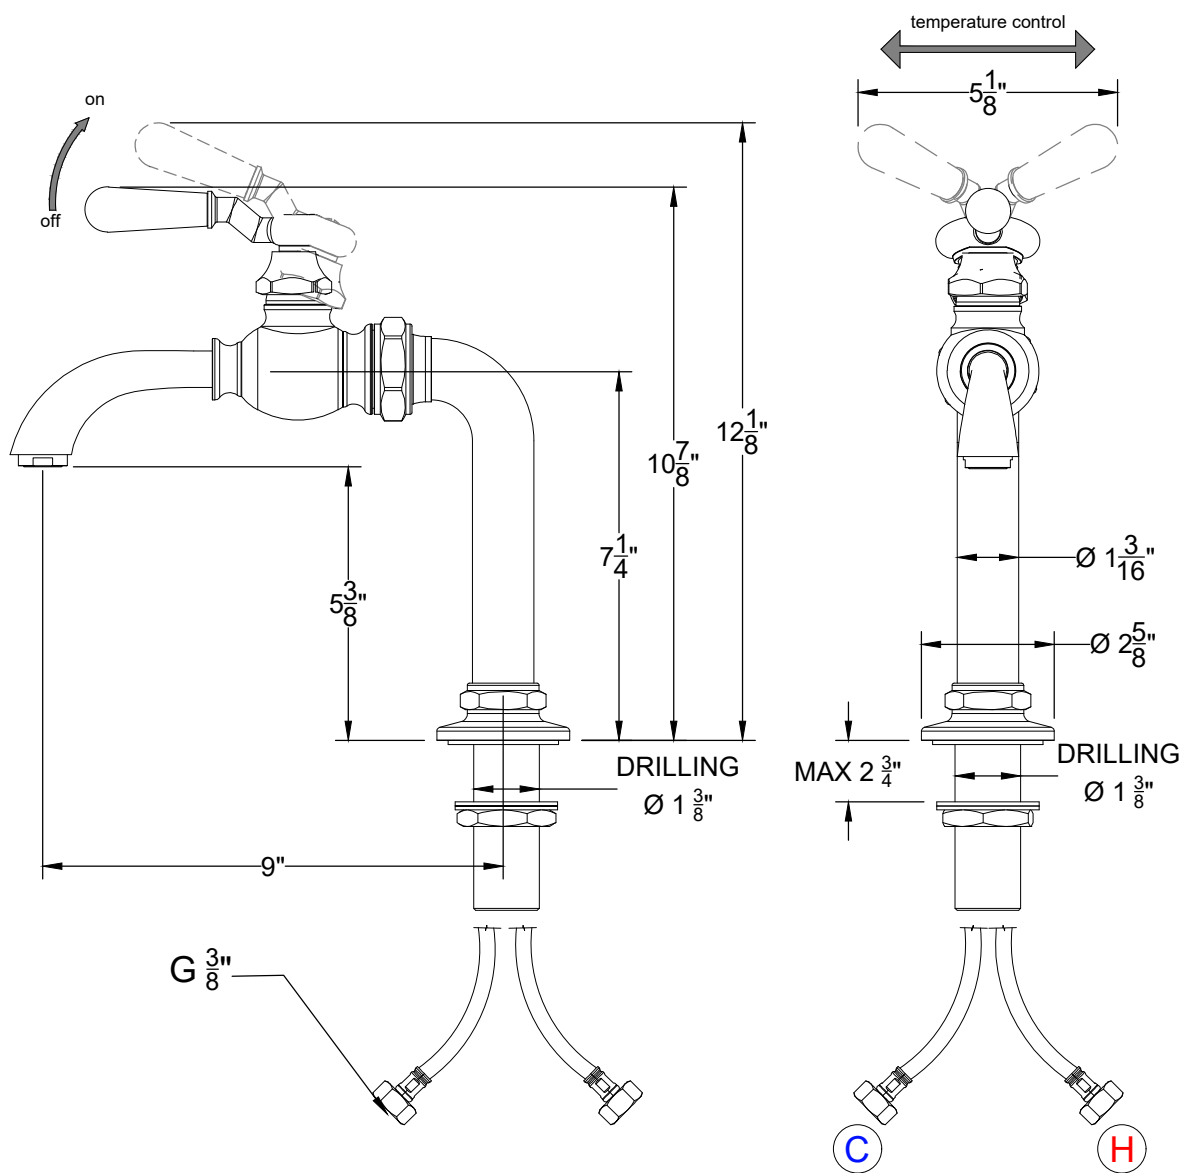

# DUBLIN MIXER

Deck mounted Dublin Mixer Spout "G"  $\frac{3}{8}$ "  
Mitigeur monotrou de cuisine Dublin  
Style # 17206188 - ORIGIN

Copyright © Compas 2010 www.compasstone.com

 COMPAS™

REVISED - APR 19, 2024