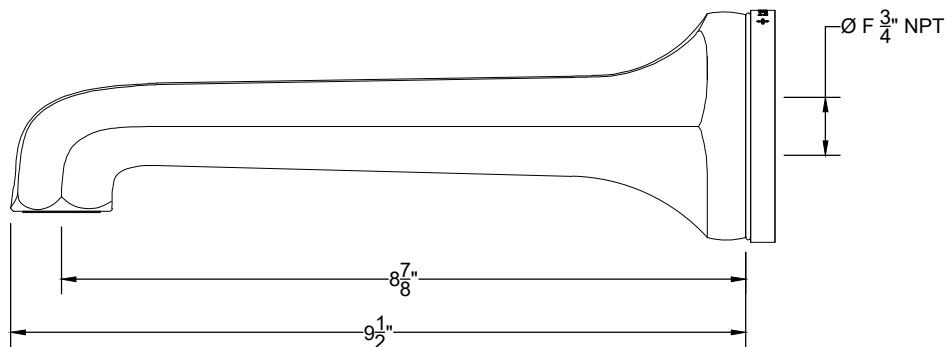

# PRIMO - SP

3/4" NPT

Wall mounted Primo Spout, F 3/4" \_ NPT

Bec bain Primo

Ref: 99006505 - SP - 240

Copyright © Compas 2010 www.compasstone.com