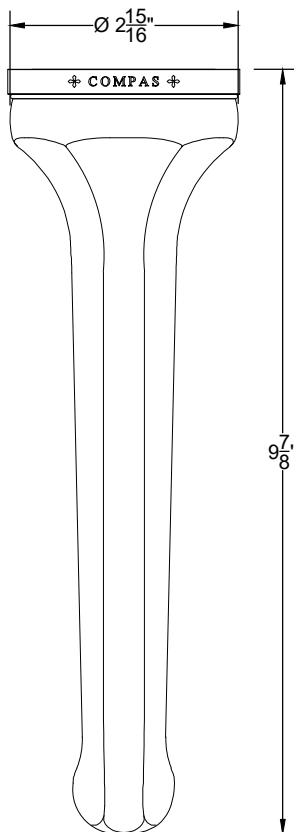

# PRIMO - SP

3/4" NPT

Wall mounted Primo Spout, F 3/4" \_ NPT

Bec bain Primo

Ref: 99006505 - SP - 240

Copyright © Compas 2010 www.compasstone.com