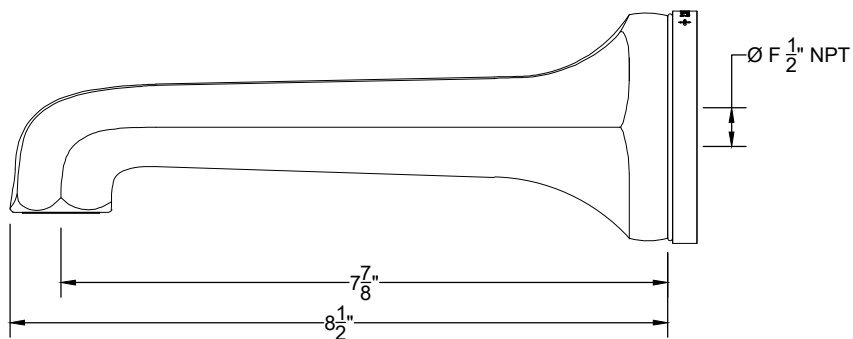

# PRIMO - SP

1/2" NPT

Wall mounted Primo Spout, F 1/2" \_ NPT

Bec lavabo Primo

Ref: 99006506 - SP - 215

Copyright © Compas 2010 www.compasstone.com