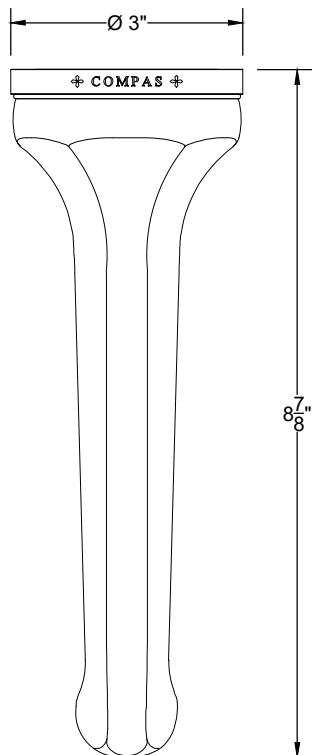

# PRIMO - SP

1/2" NPT

Wall mounted Primo Spout, F 1/2" \_ NPT

Bec lavabo Primo

Ref: 99006506 - SP - 215

Copyright © Compas 2010 www.compasstone.com