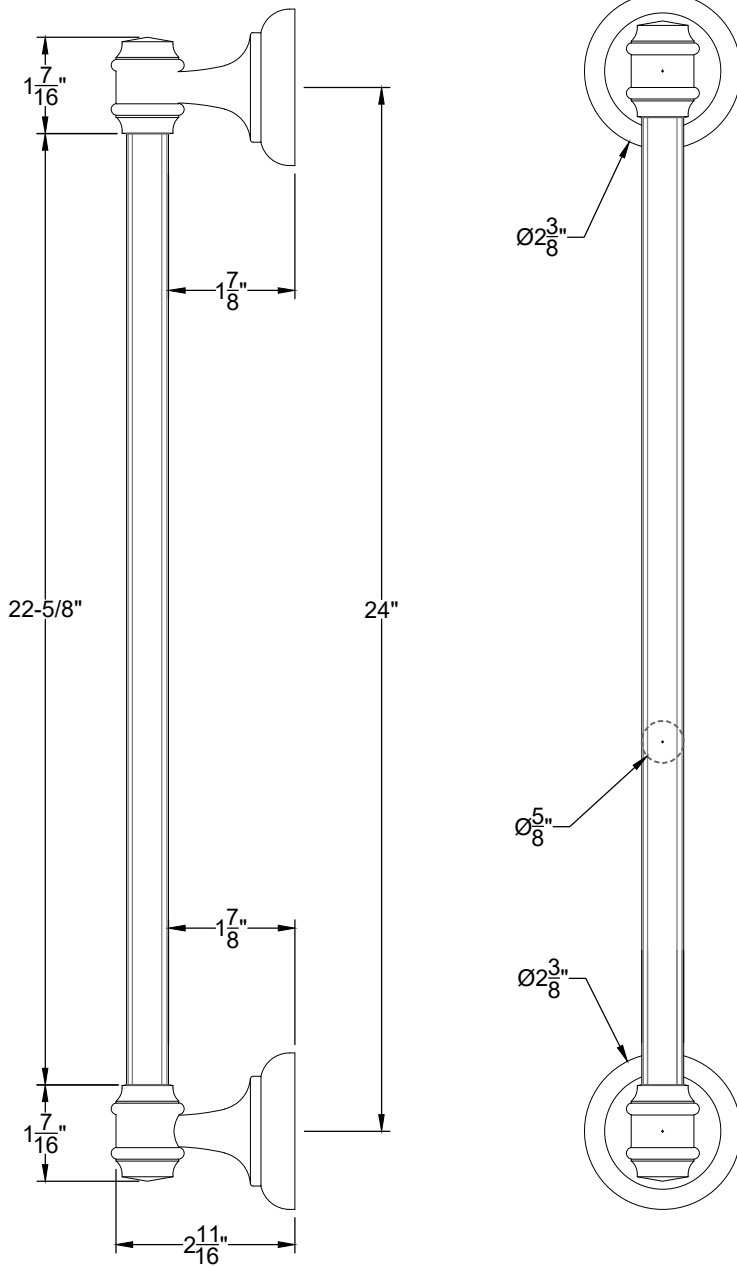

ELEGANCE

Wall Mounted 24" Towel bar
Porte Serviette Simple 60cm
Style # 6002502

Also available in 18"

Copyright © Compas 2010 www.compasstone.com

 COMPAS™