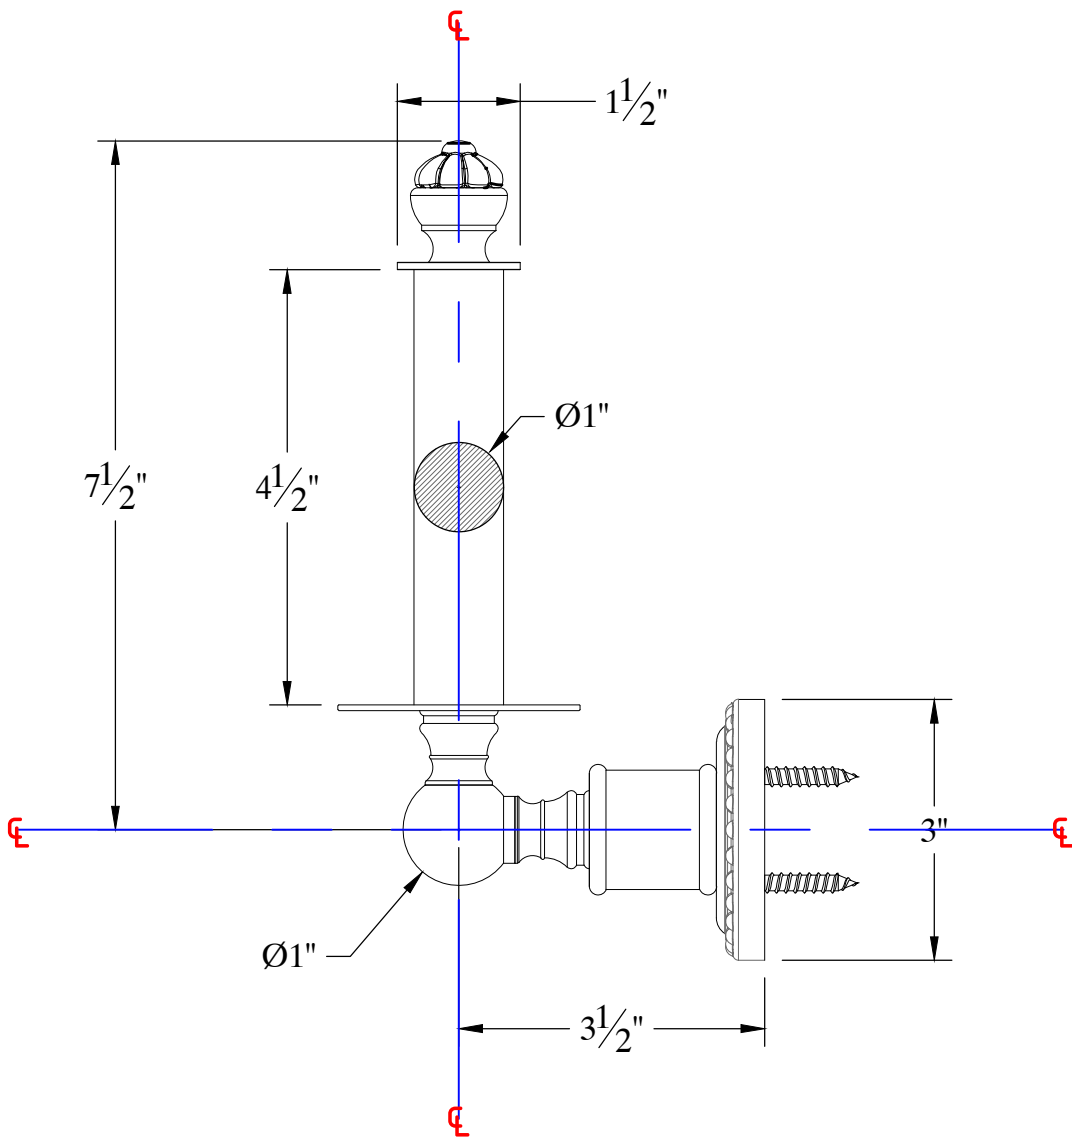

CRUCIFORM

Cruciform vertical T.P. holder
Porte papier -
Ref # 08502570

Copyright © Compas 2010 www.compasstone.com

COMPAS