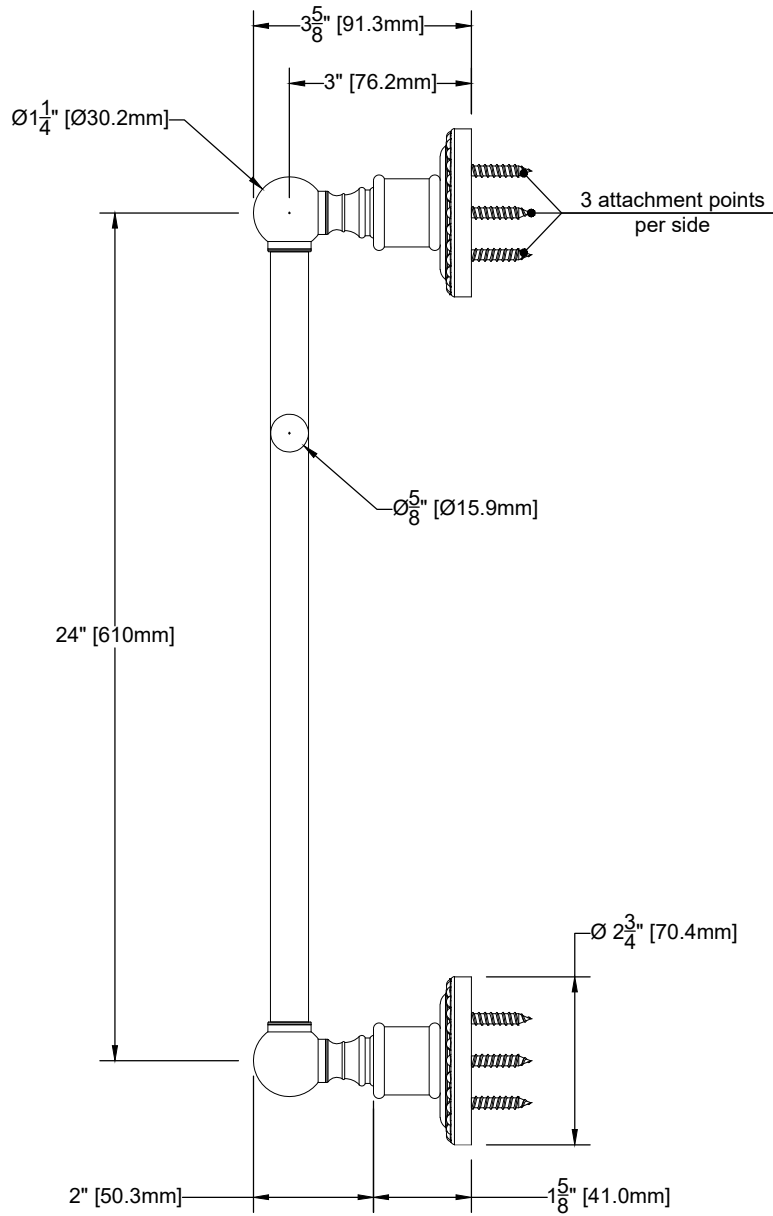

# CRUCIFORM

Cruciform towel bar  
Porte - serviettes Cruciform  
Ref # 08502502

Also available in 18"

Copyright © Compas 2010 www.compassstone.com