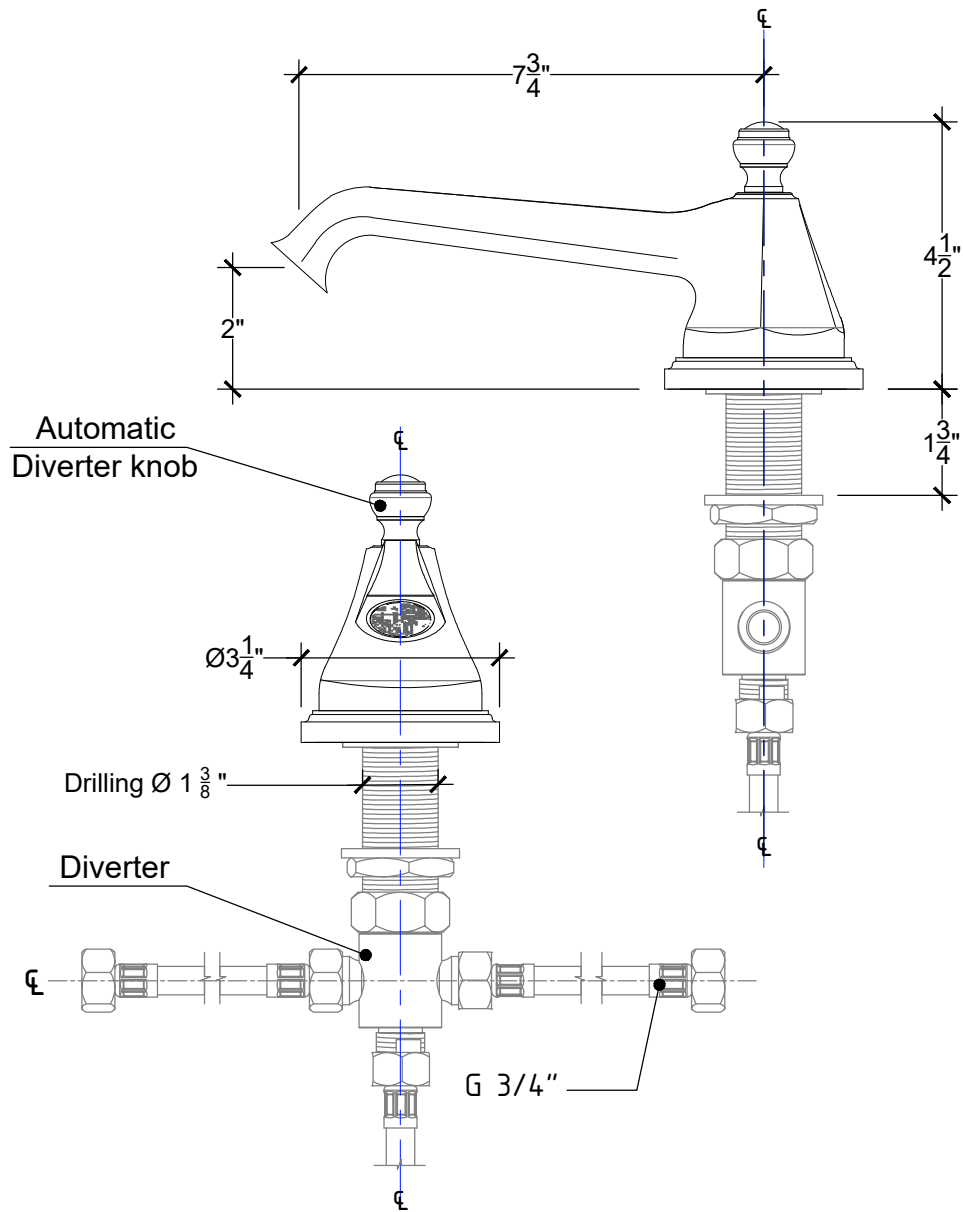

LIBERTY DIVERTER

Deck Mount Regalia Spout with integrated diverter for Tub - 3/4" NPT
Bec sure gorge pout bain - 3/4" NPT
Style# 11106167

Copyright © Compas 2010 www.compassstone.com