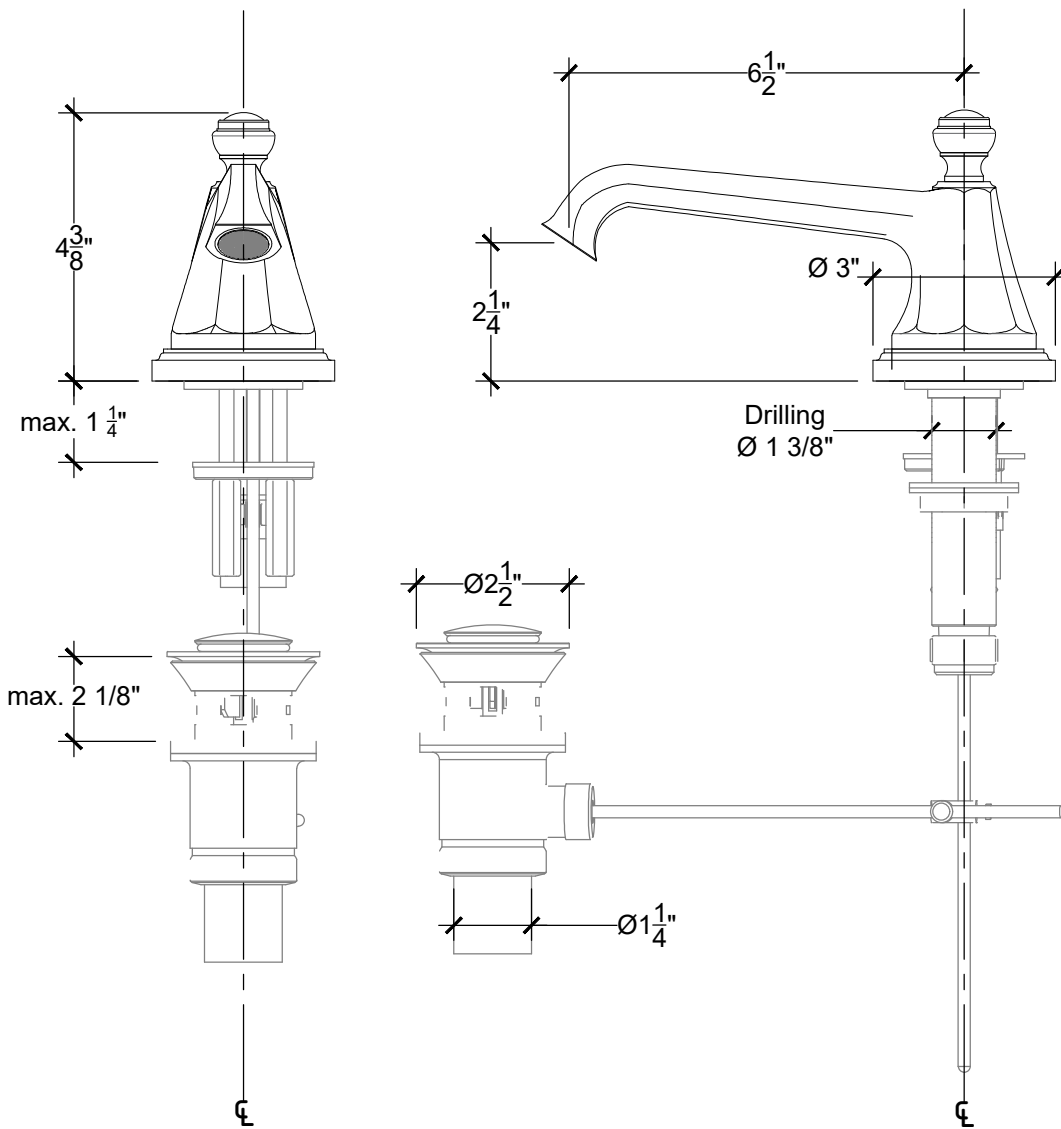

LIBERTY

Deck Mount Liberty Spout for Vanity with Pop-up and Drain - 1/2" NPT
Bec lavabo sur gorge avec vidage - Liberty- 1/2" NPT
Style# 11106109

Copyright © Compas 2010 www.compassstone.com