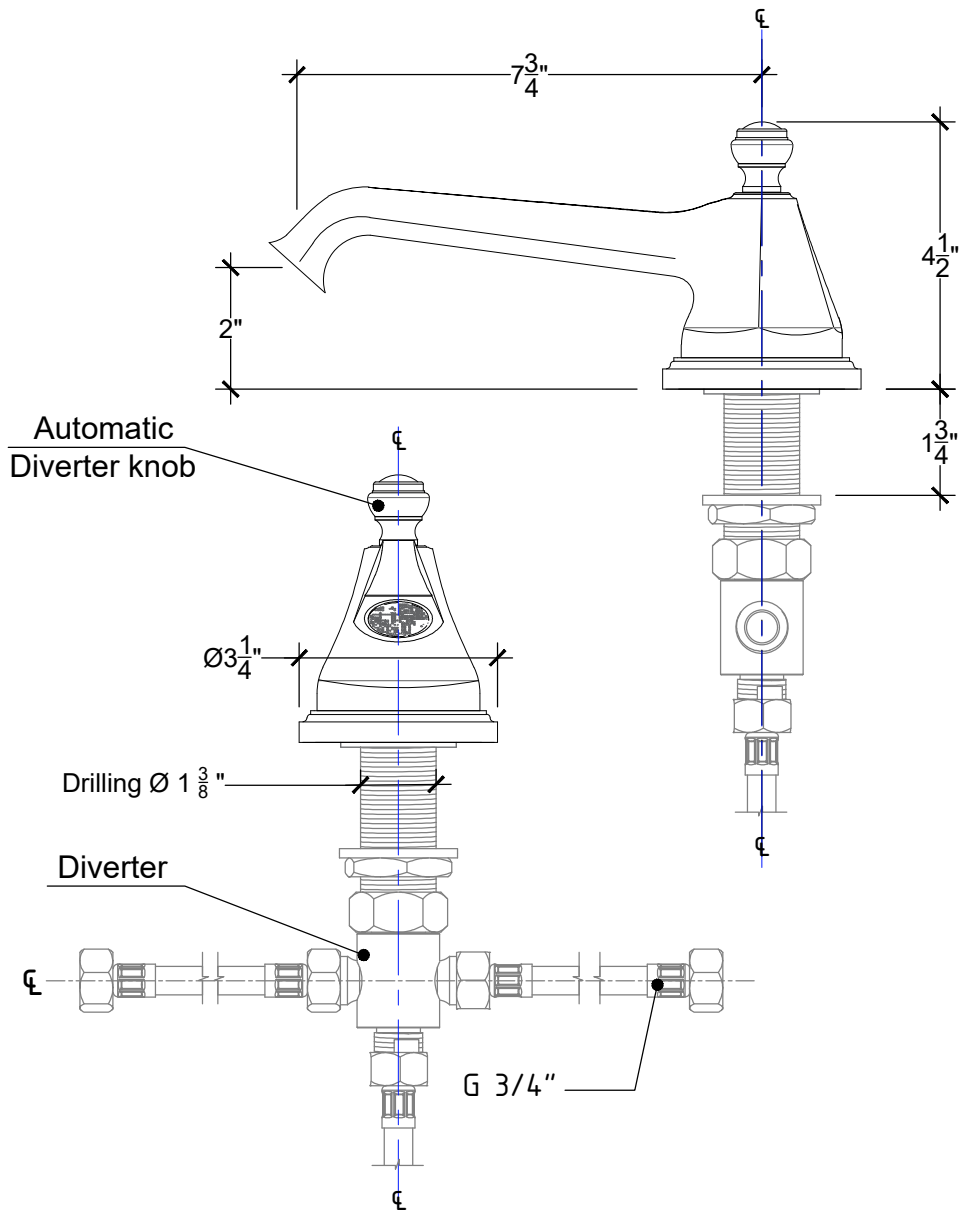

# LIBERTY

Deck Mount Regalia Spout with integrated diverter for Tub - 3/4" NPT  
Bec sure gorge pour bain - 3/4" NPT  
Style# 11106167

Copyright © Compas 2010 www.compassstone.com