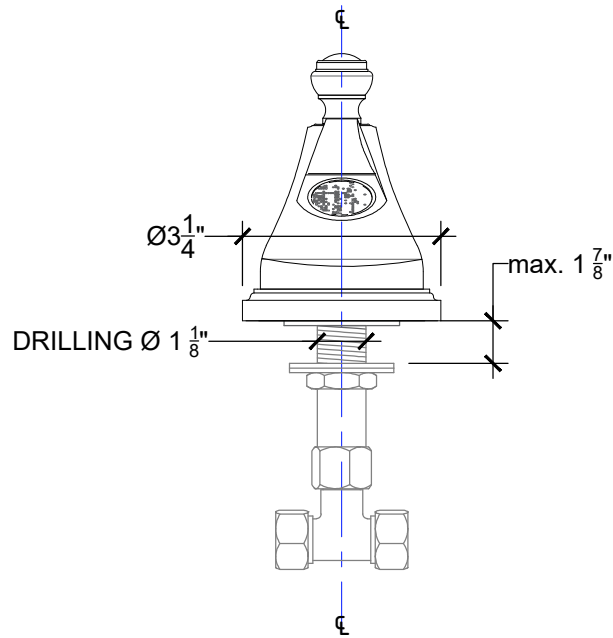

LIBERTY

Deck mount Liberty spout for tub - 3/4" NPT
Bec sure gorge pour bain - Liberty - 3/4" NPT
Style# 11106204

Copyright © Compas 2010 www.compasstone.com