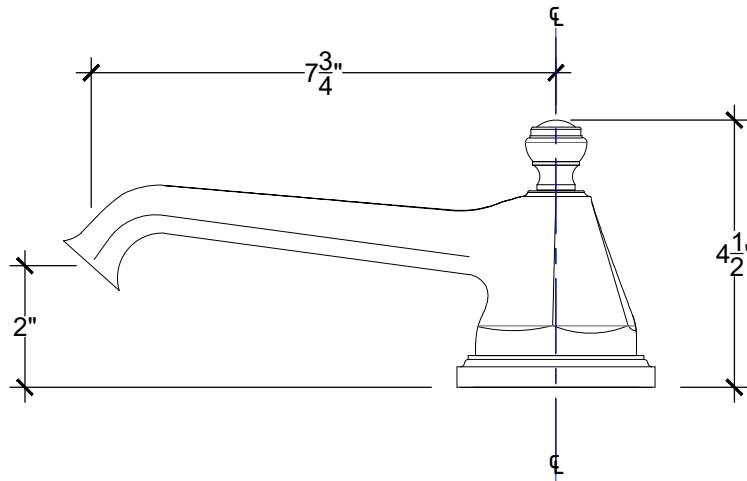

LIBERTY

Deck mount Liberty spout for tub - 3/4" NPT
Bec sure gorge pour bain - Liberty - 3/4" NPT
Style# 11106204

Copyright © Compas 2010 www.compasstone.com