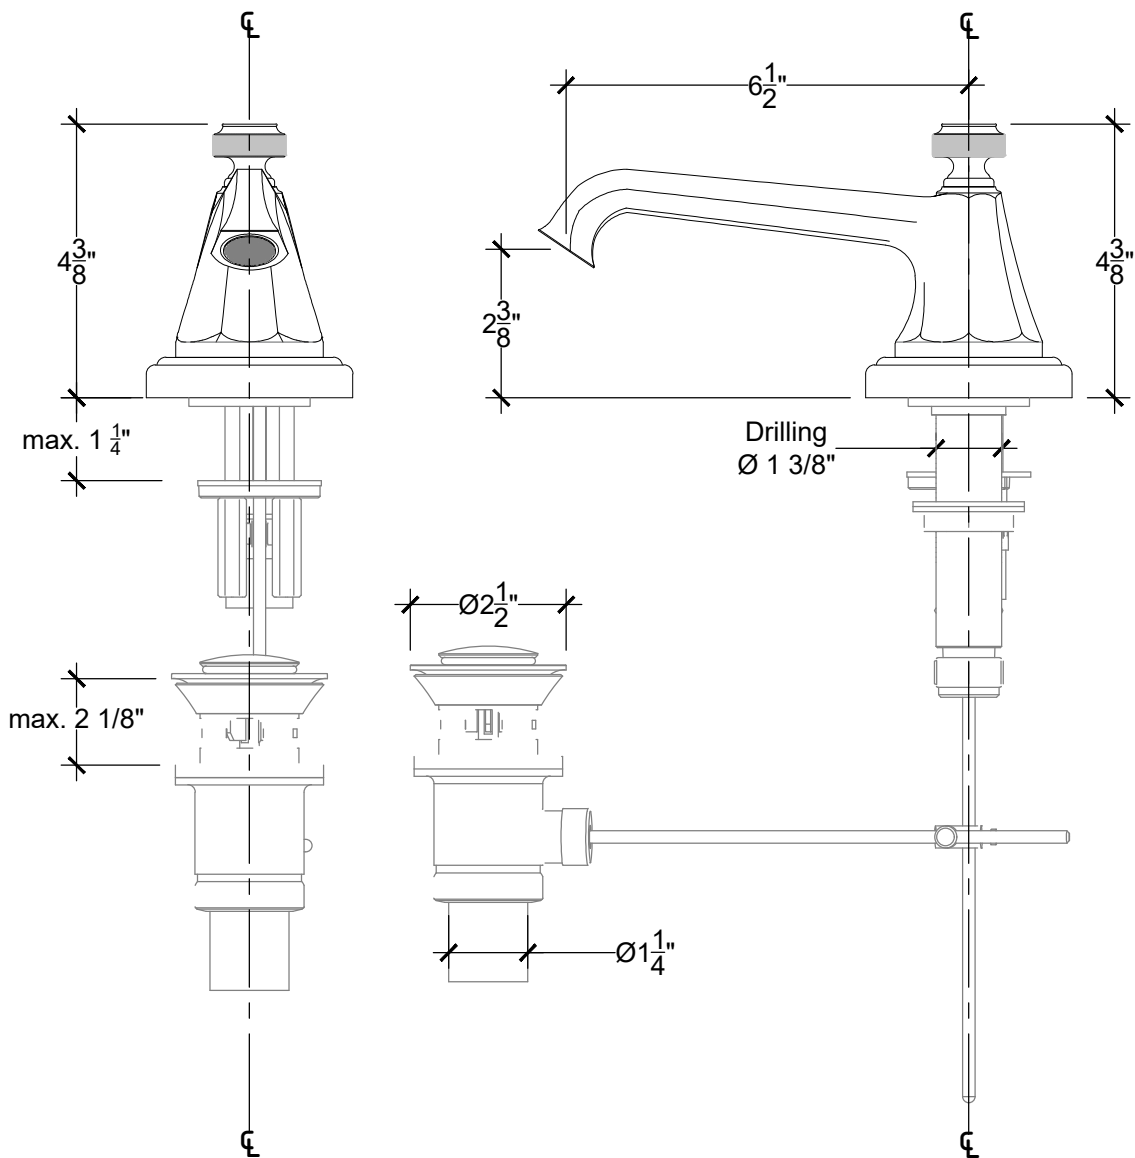

KNURL

Deck mount spout with Pop-up and drain - 1/2" NPT

Bec lavabo sur gorge avec vidage - 1/2" NPT

Style# 012906109

Copyright © Compas 2010 www.compassstone.com

 COMPAS™