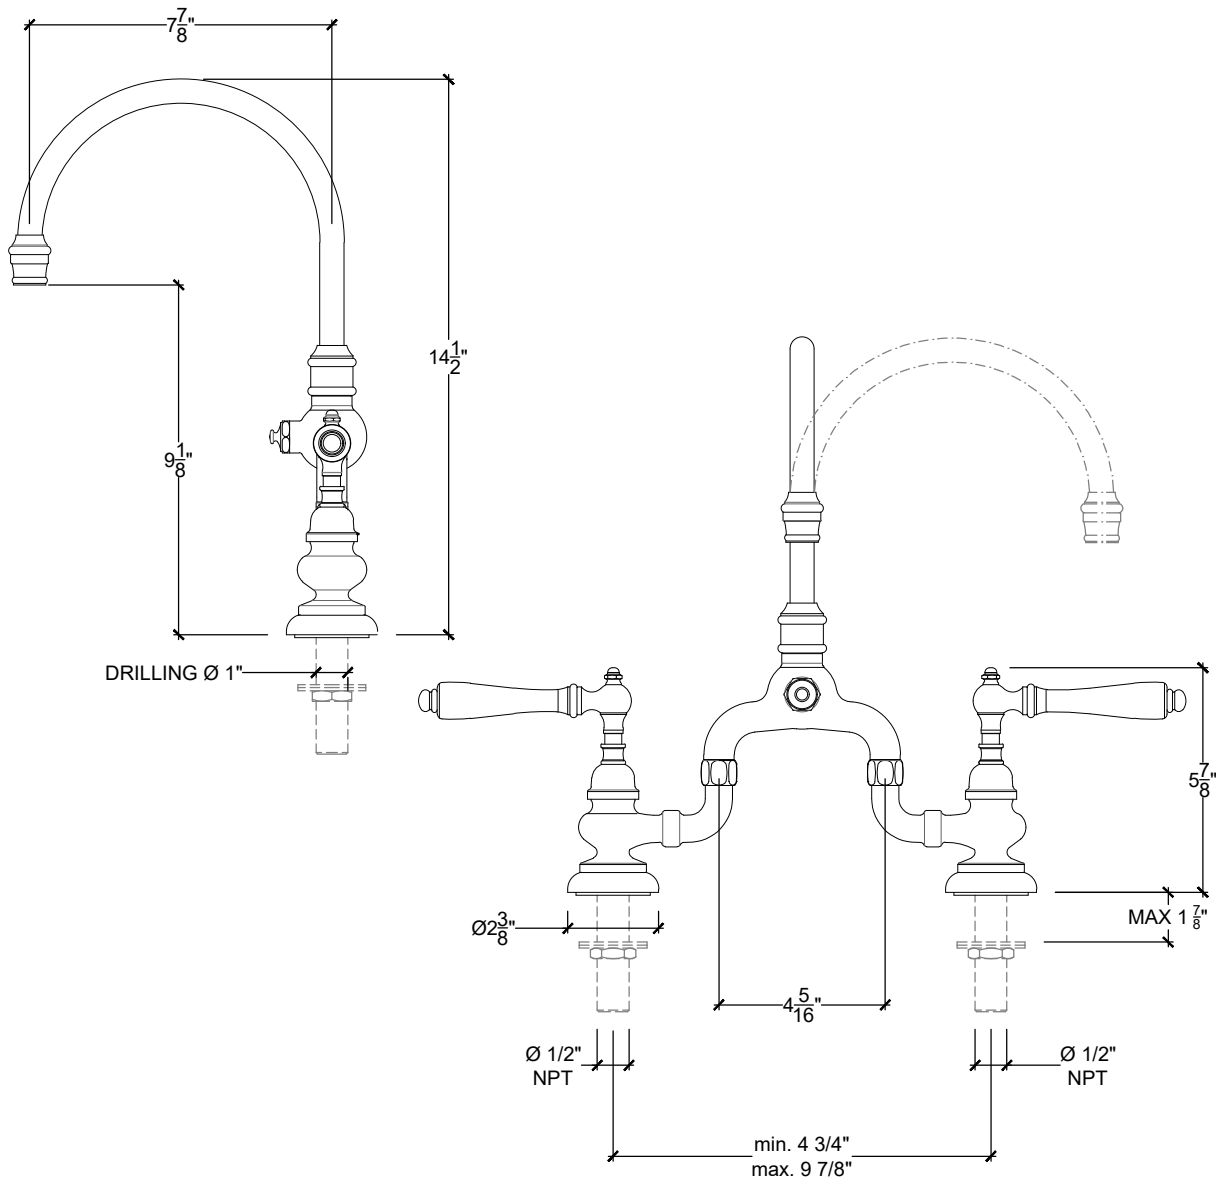

# MANETTE

## CURVED BRIDGE KITCHEN SPOUT

Deck mounted kitchen/Bar curved bridge spout Manette, Metal Levers and swivel arm - 1/2" NPT  
Montage sur plan - Bec verseur Cuisine/Bar courbé Manette, levier métallique et bras rotatif - 1/2" NPT  
Style # 07406166-DM-KB

Copyright © Compas 2010 www.compasstone.com

\* Available with a Separate Pop Up Rod