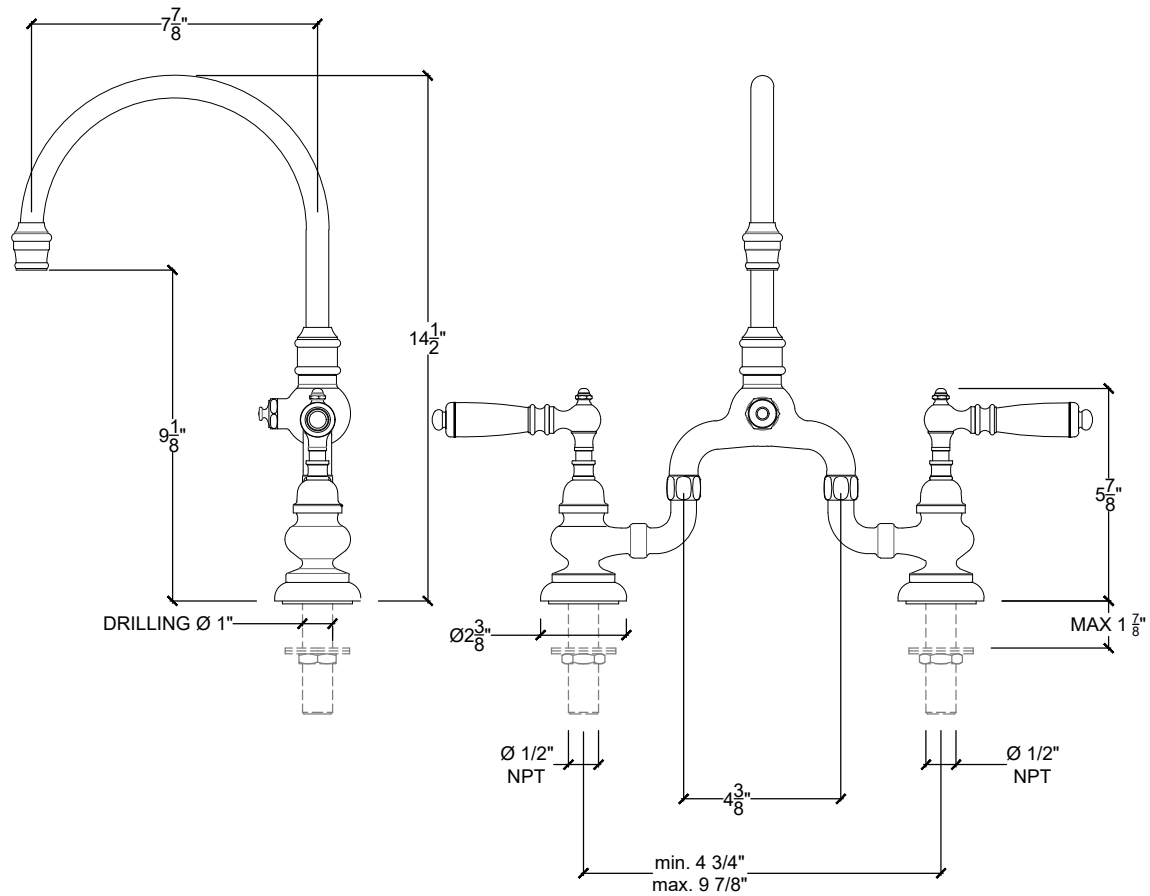

LIBERTY BRIDGE SPOUT

Deck mounted Kitchen/Bar curved bridge spout and levers Liberty - 1/2" NPT
Montage sur plan - Bec verseur Cuisine/Bar avec leviers Liberty - 1/2" NPT
Style #11106166-KB

Copyright © Compas 2010 www.compassstone.com

* Available with a Separate Pop Up Rod

 COMPAS™