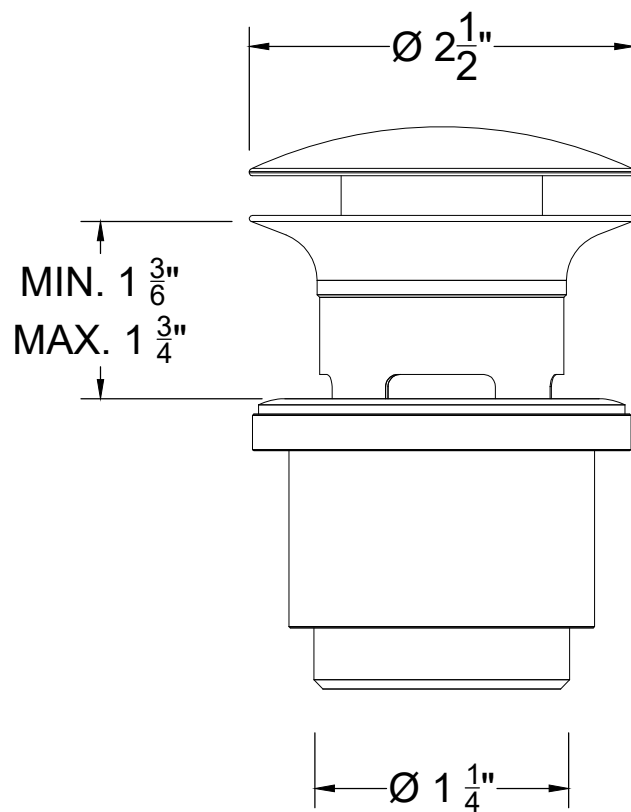

CLICK - CLACK DRAIN (WITH OVERFLOW)

Drain for bathrooms sinks

Bonde de lababo

Style # 0005470

Copyright © Compas 2010 www.compasstone.com

 COMPAS™