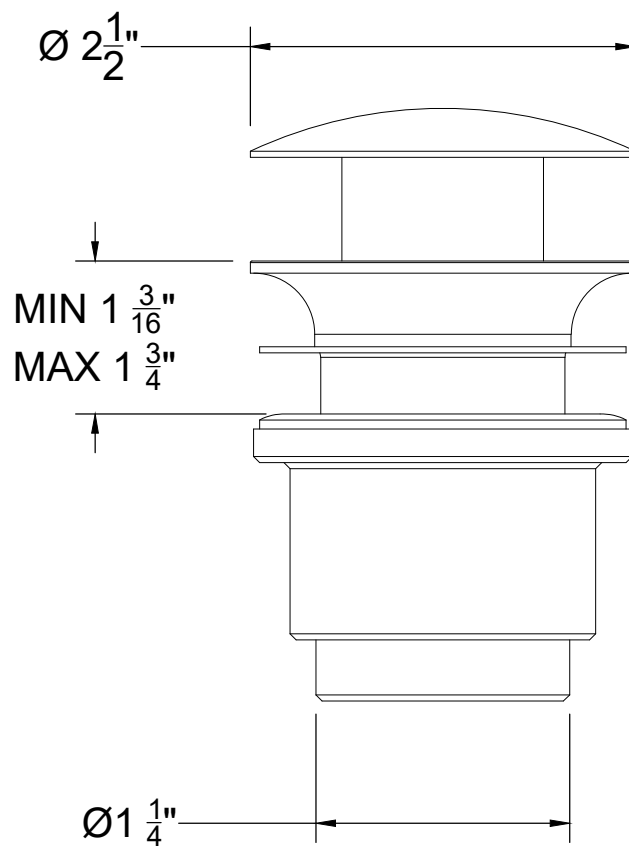

CLICK - CLACK DRAIN (NO OVERFLOW)

Drain for bathrooms sinks

Bonde de lababo

Style # 0001470 - NO OVERFLOW

Copyright © Compas 2010 www.compasstone.com

 COMPAS™