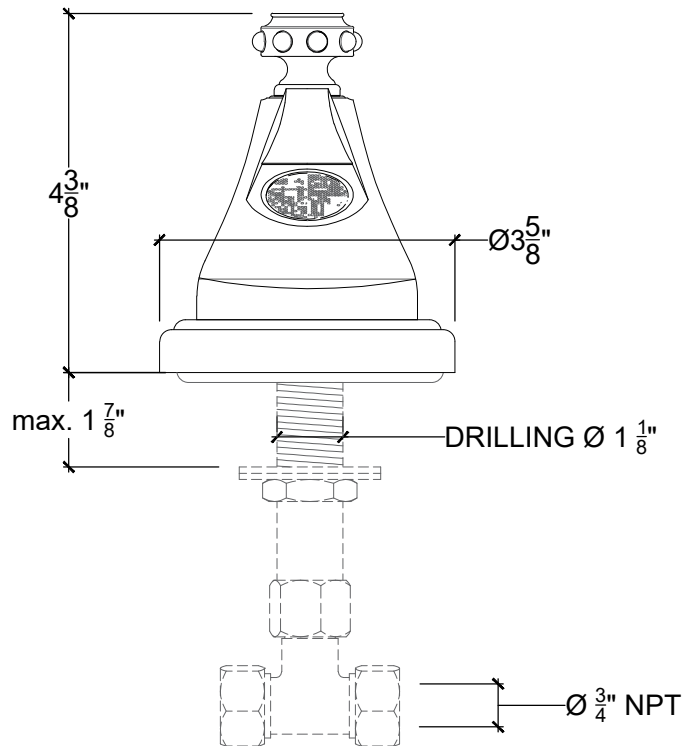

XL-PEARL 3/4"

REGALIA

Deck mounted spout 3/4" NPT
Bec sure gorge pour bain - 3/4" NPT
Style # 06206204

Copyright © Compas 2010 www.compassstone.com