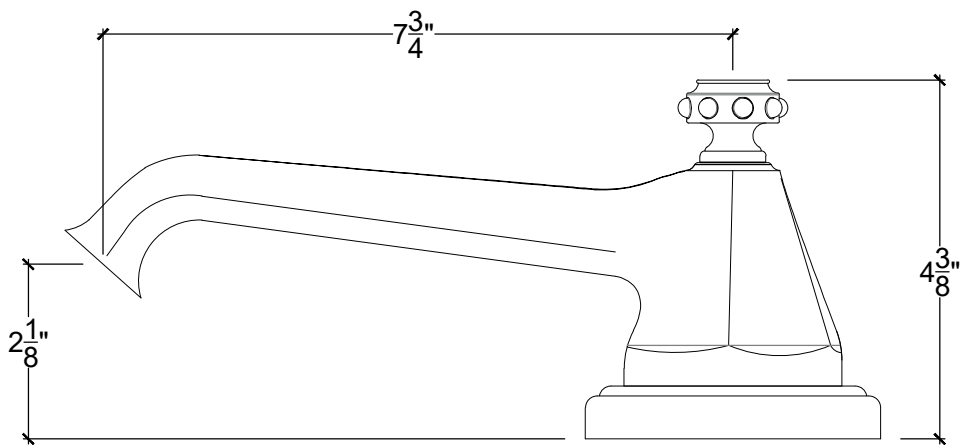

XL-PEARL 3/4"

REGALIA

Deck mounted spout 3/4" NPT
Bec sure gorge pour bain - 3/4" NPT
Style # 06206204

Copyright © Compas 2010 www.compassstone.com