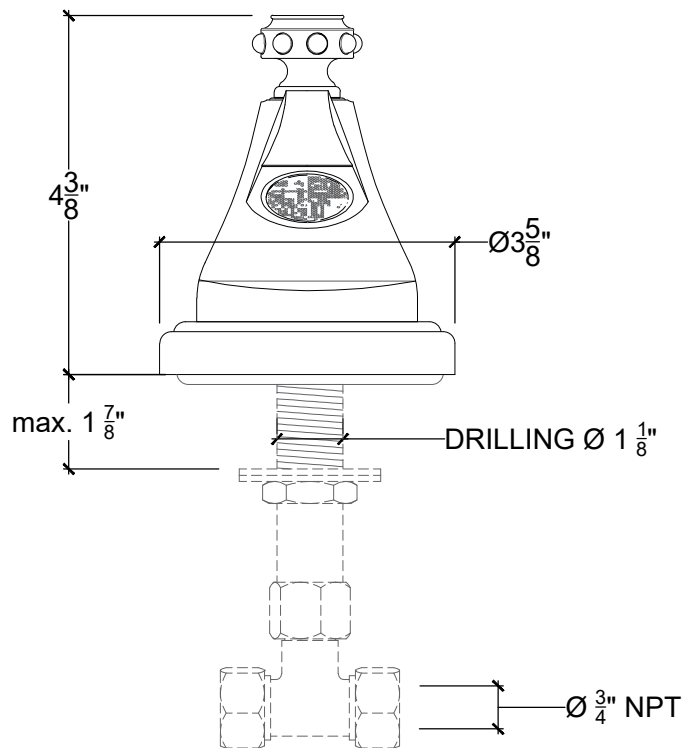

# XL-PEARL 3/4"

REGALIA

Deck mounted tub spout - 3/4" NPT

Montage sur plan - Bec verseur XL Pearl/Regalia pour baignoire- 3/4" NPT

Style # 06206204

Copyright © Compas 2010 www.compassstone.com