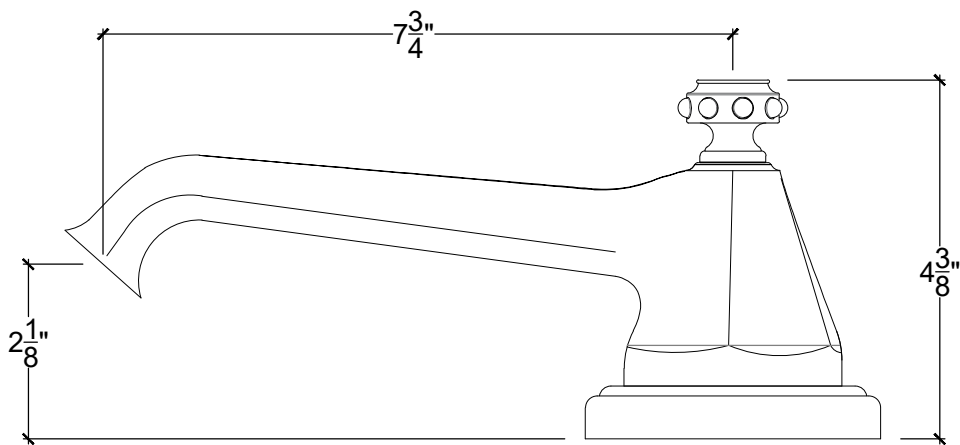

# XL-PEARL 3/4"

REGALIA

Deck mounted tub spout - 3/4" NPT

Montage sur plan - Bec verseur XL Pearl/Regalia pour baignoire- 3/4" NPT

Style # 06206204

Copyright © Compas 2010 www.compassstone.com