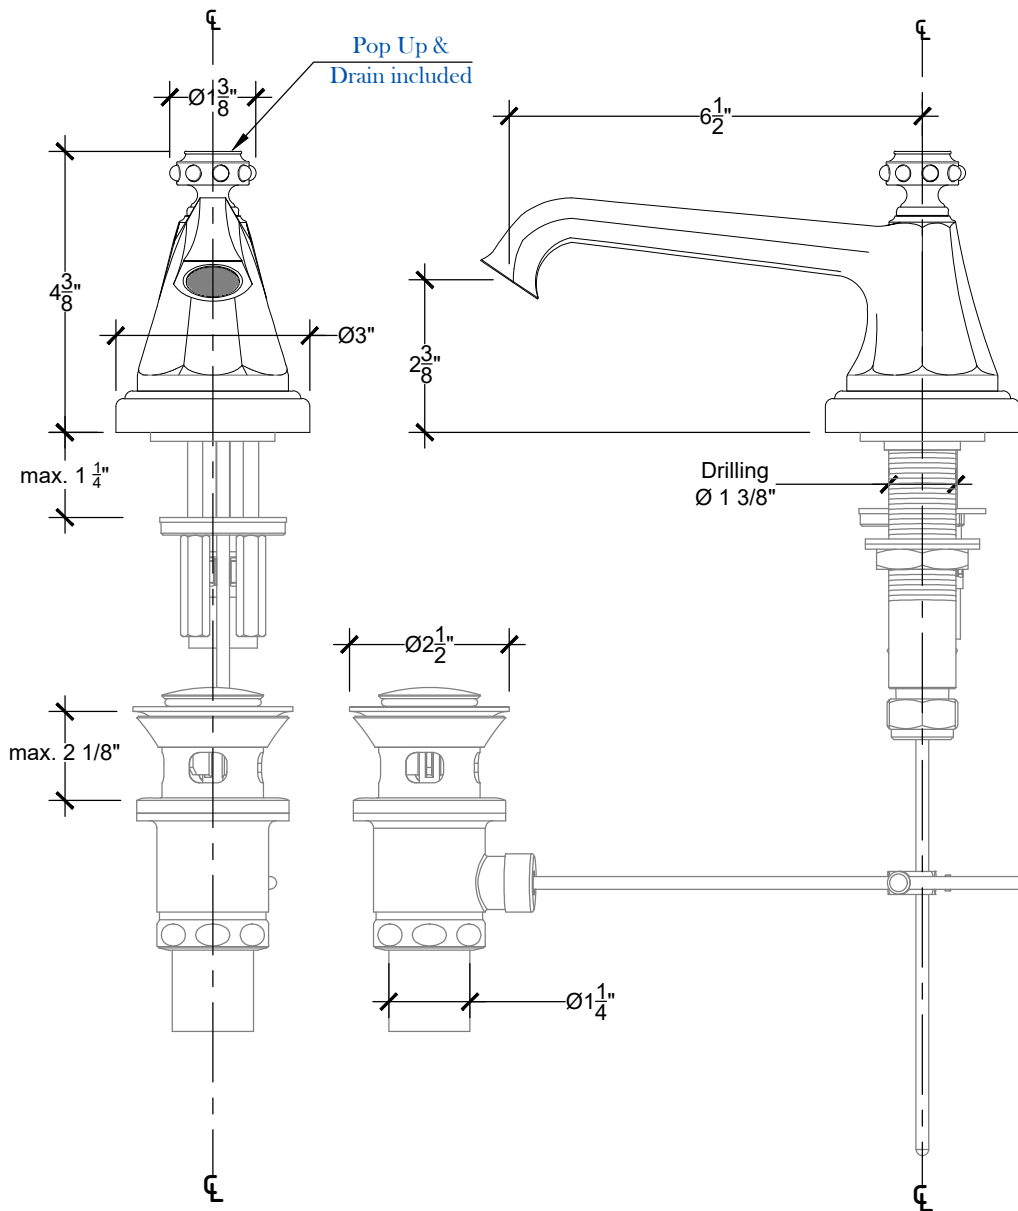

# XL-PEARL 1/2"

REGALIA

Deck mounted spout with pop-up and drain - 1/2" NPT

Montage sur plan - Bec verseur XL-Pearl/Regalia, tirette d'évacuation et Drain inclus - 1/2" NPT

Ref # 06206109-XLP

Copyright © Compas 2010 www.compassstone.com