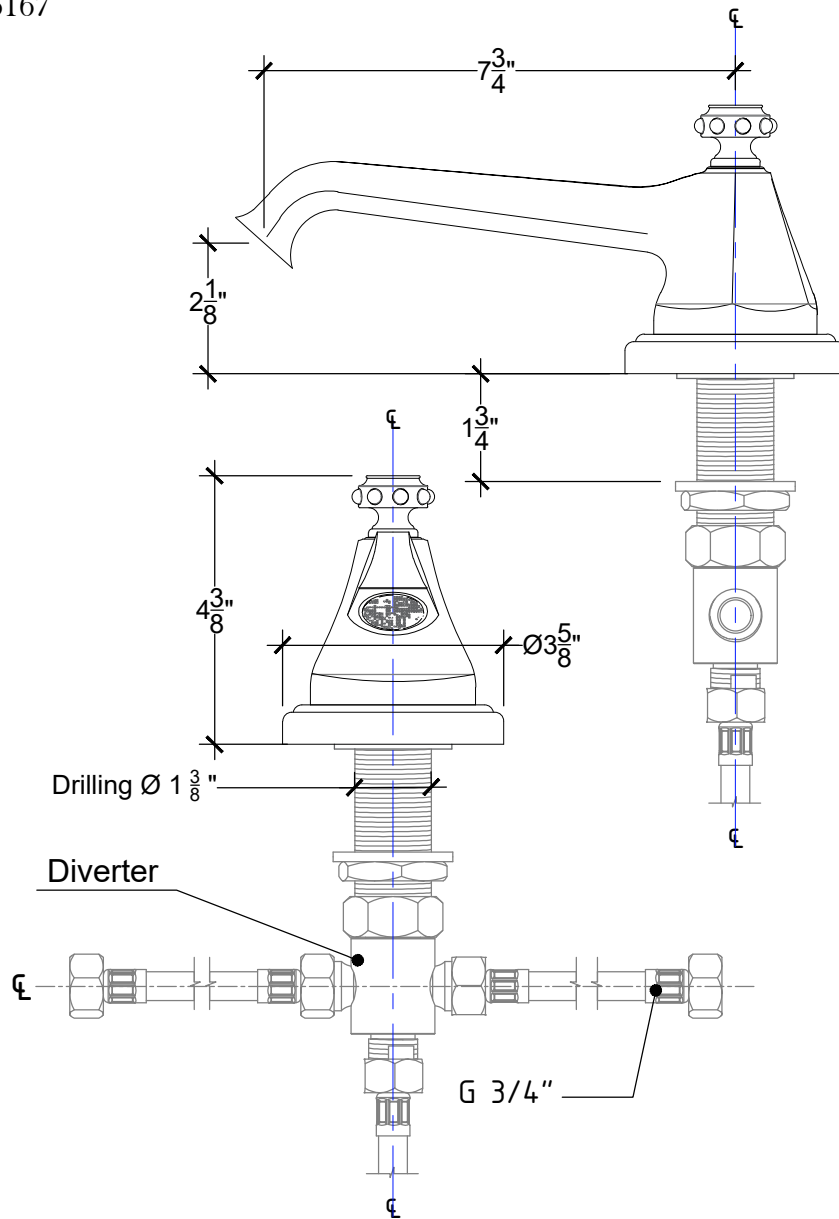

XL-PEARL 3/4"

INTEGRATED MIXER
REGALIA

Deck mounted spout with integrated mixer 3/4" NPT

Bec sure gorge pour bain - 3/4" NPT

Ref # 06206167

Copyright © Compas 2010 www.compasstone.com

 COMPAS™