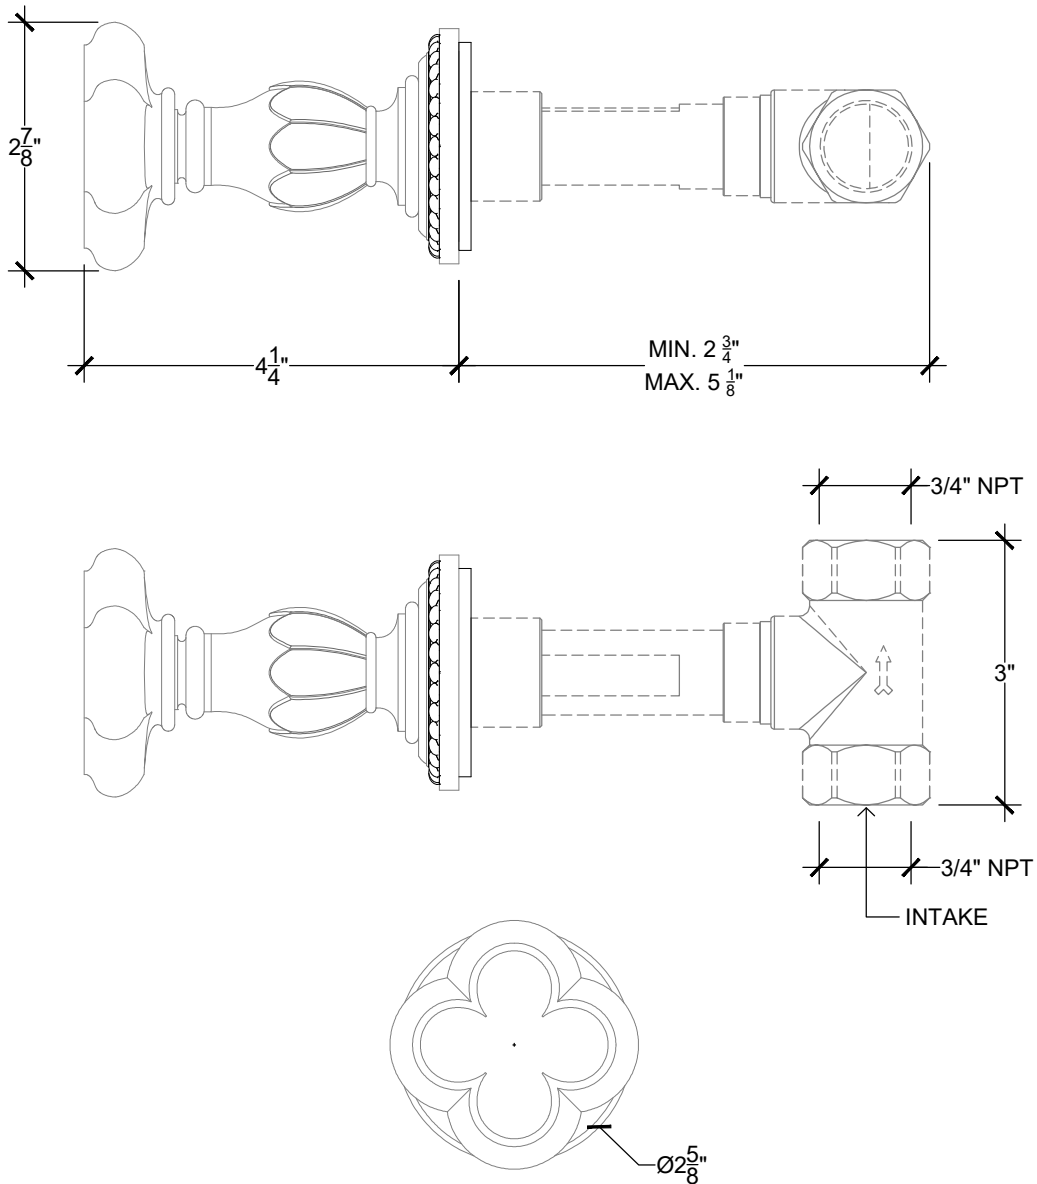

ROSE 3/4"

Wall mounted handle 3/4" NPT
Ref # 09706735

Copyright © Compass 2010 www.compassstone.com