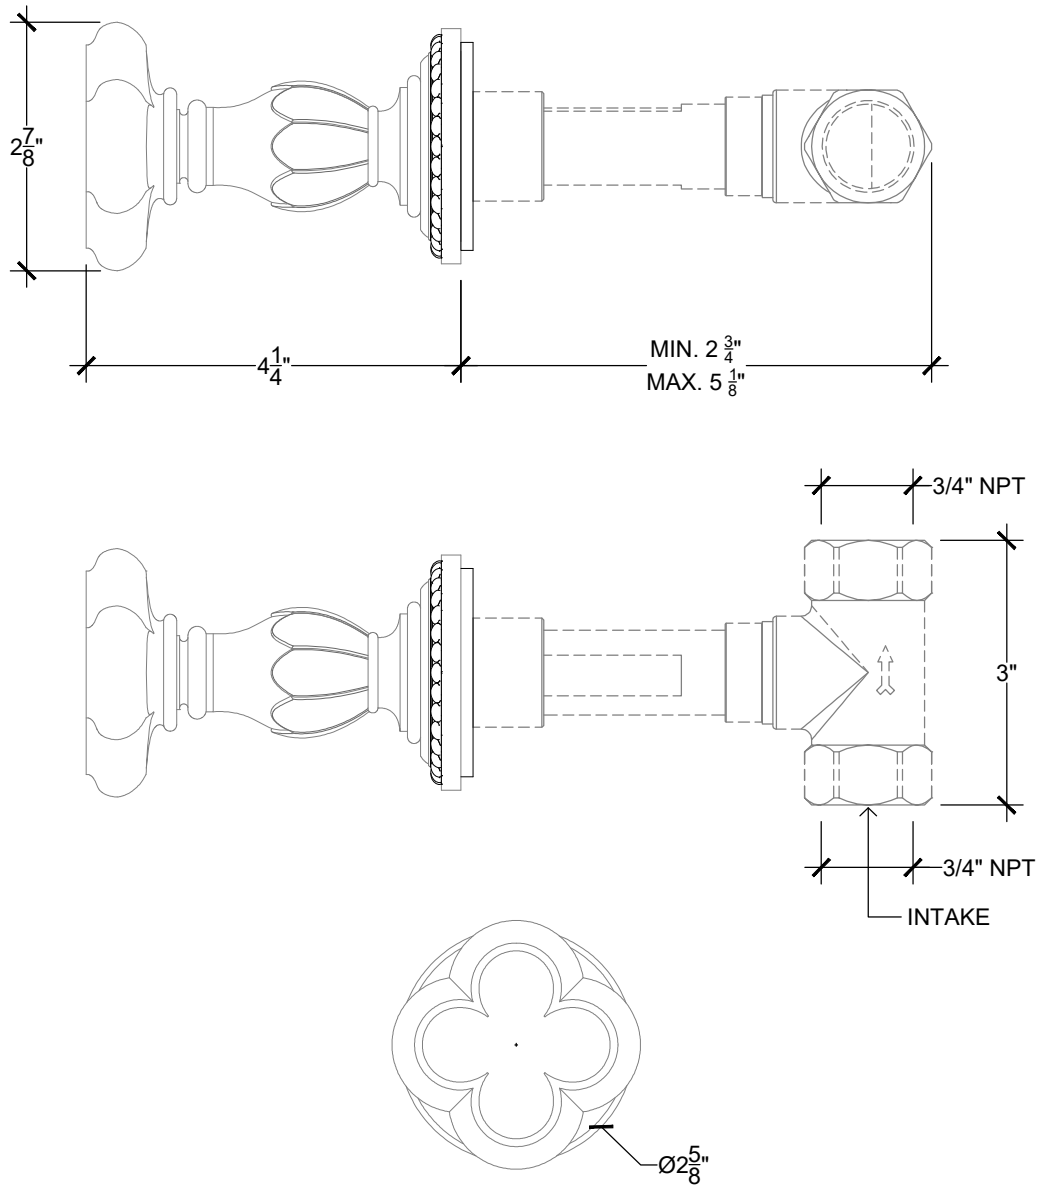

# ROSE 3/4"

Wall mounted handle for tub/shower - 3/4" NPT

Système mural - Levier Rose pour douche/baignoire - 3/4" NPT

Ref # 09706735

Copyright © Compas 2010 www.compasstone.com

 COMPAS™

Revised 03-21-2022