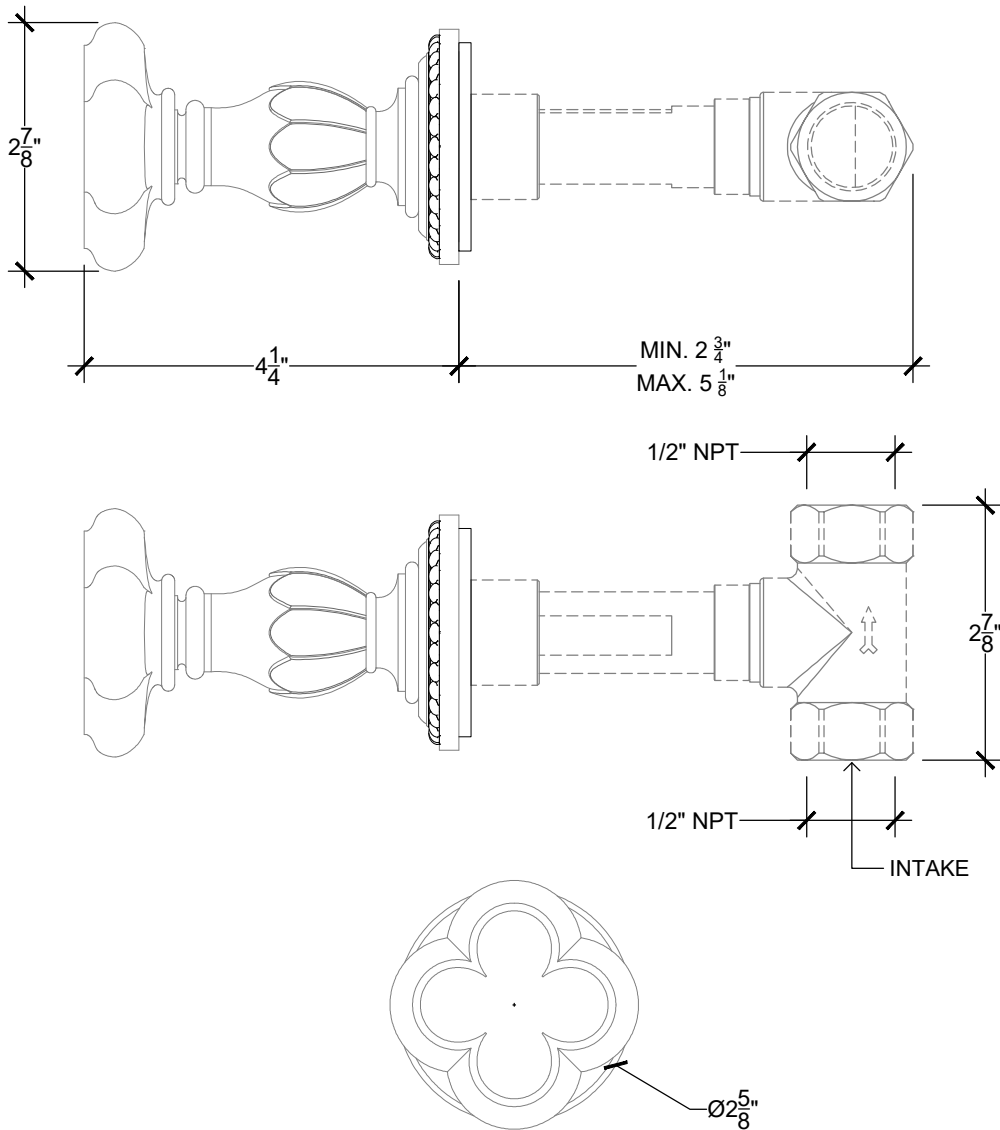

# ROSE 1/2"

Wall mounted handle 1/2" NPT

Système mural - Levier Rose - 1/2" NPT

Ref # 09706730

Copyright © Compas 2010 www.compasstone.com

 COMPAS™