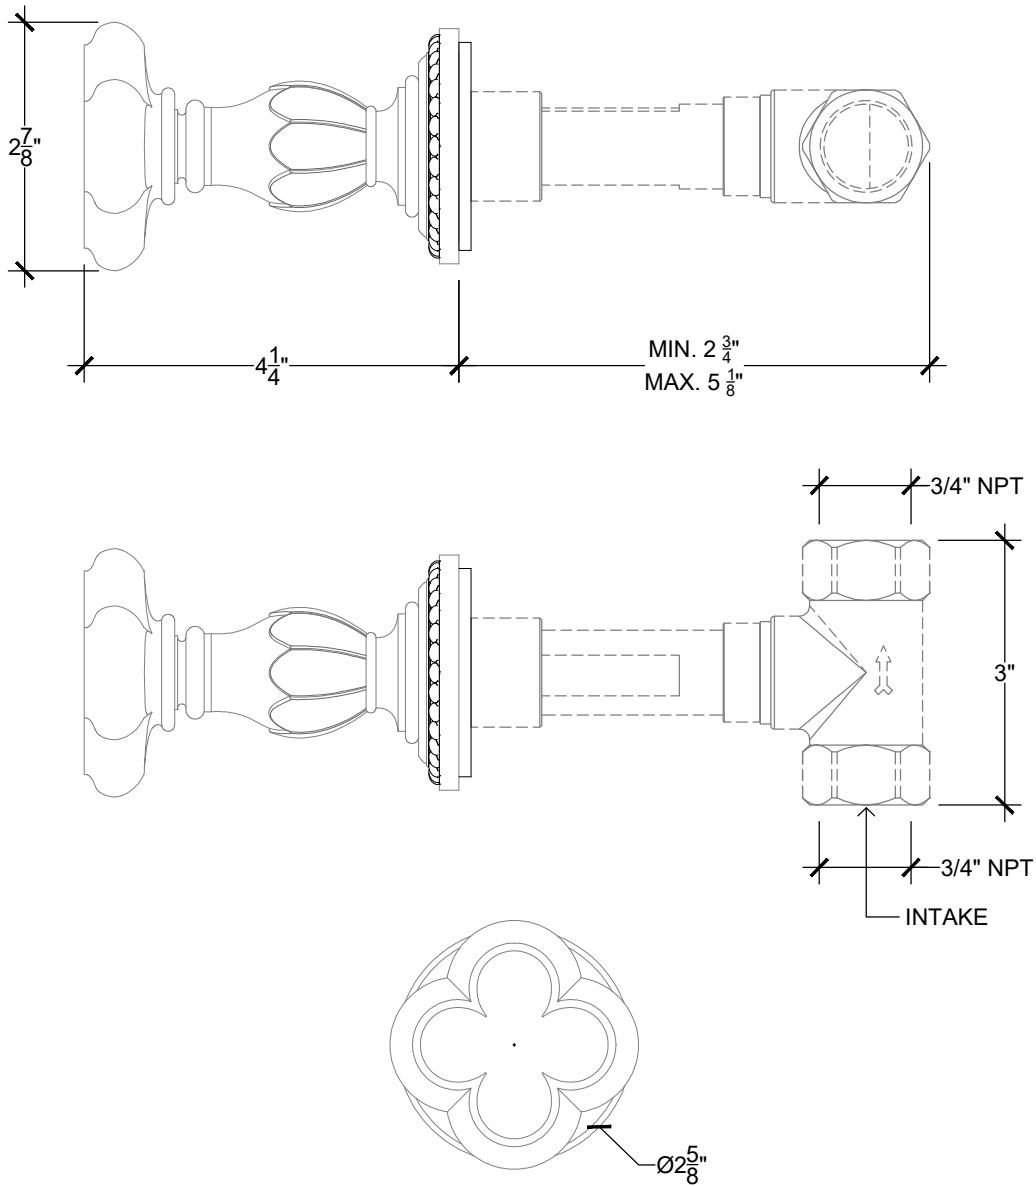

ROSE 3/4"

Wall mounted handle for tub/shower - 3/4" NPT
Système mural - Poignéé Rose pour douche/baignoire - 3/4" NPT
Ref # 09706735

Copyright © Compass 2010 www.compassstone.com

 COMPAS™

Revised 07-12-2023