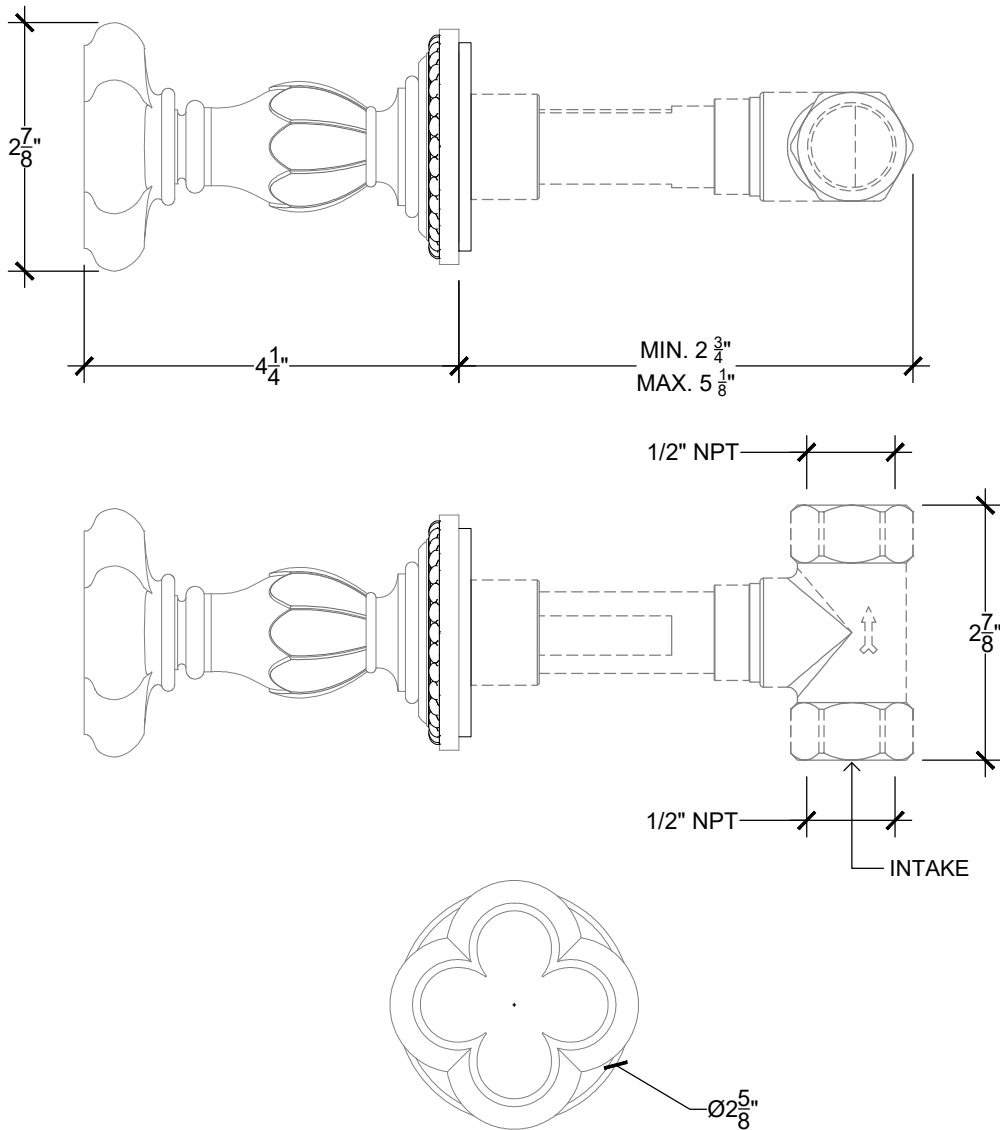

# ROSE 1/2"

Wall mounted handle 1/2" NPT  
Système mural - Poignéé Rose - 1/2" NPT  
Ref # 09706730

Copyright © Compas 2010 www.compassstone.com

 COMPAS™