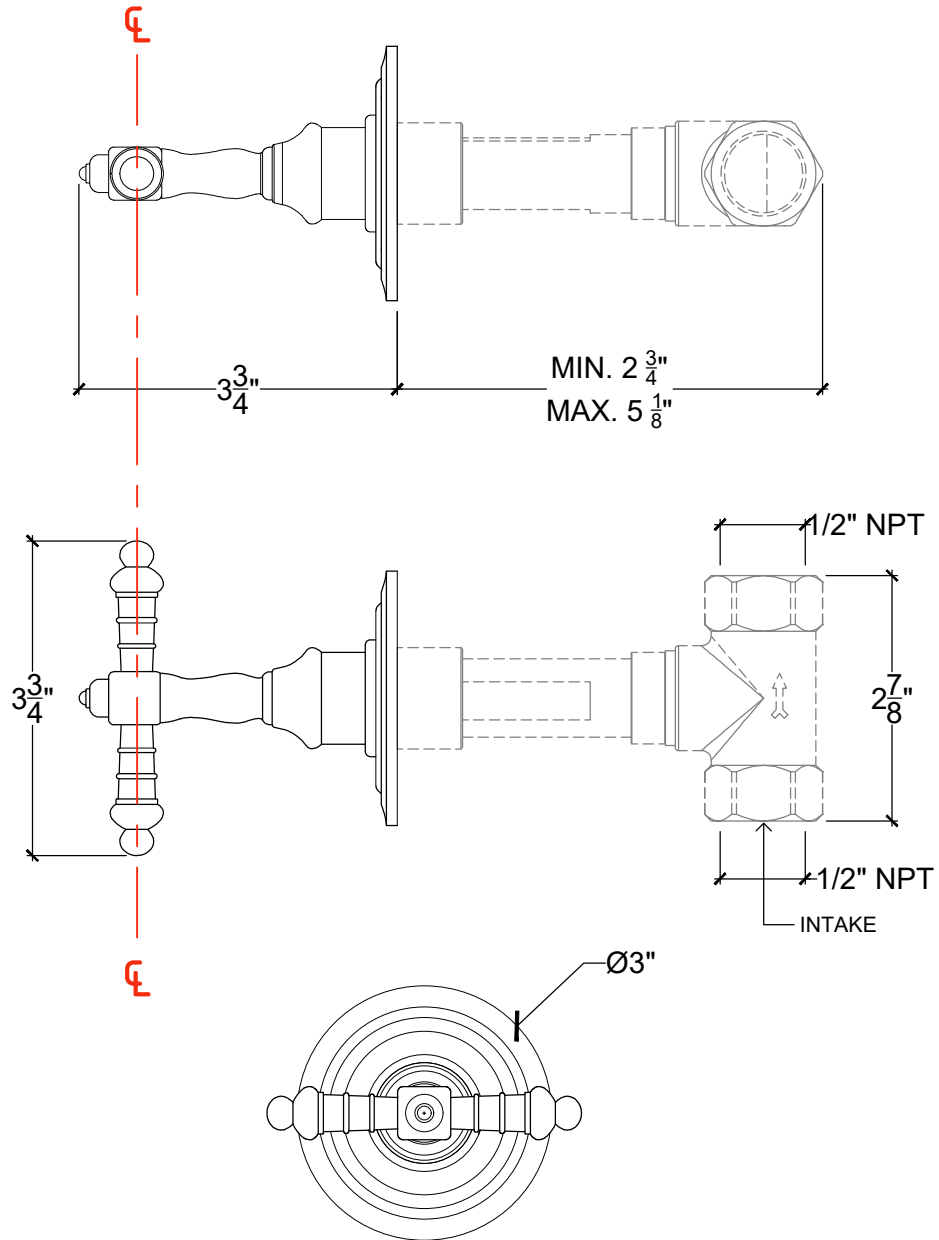

VENDOME 1/2"

Wall mounted Vendome Handle - 1/2" NPT
Style # 09806730

Copyright © Compas 2010 www.compassstone.com

 COMPAS™