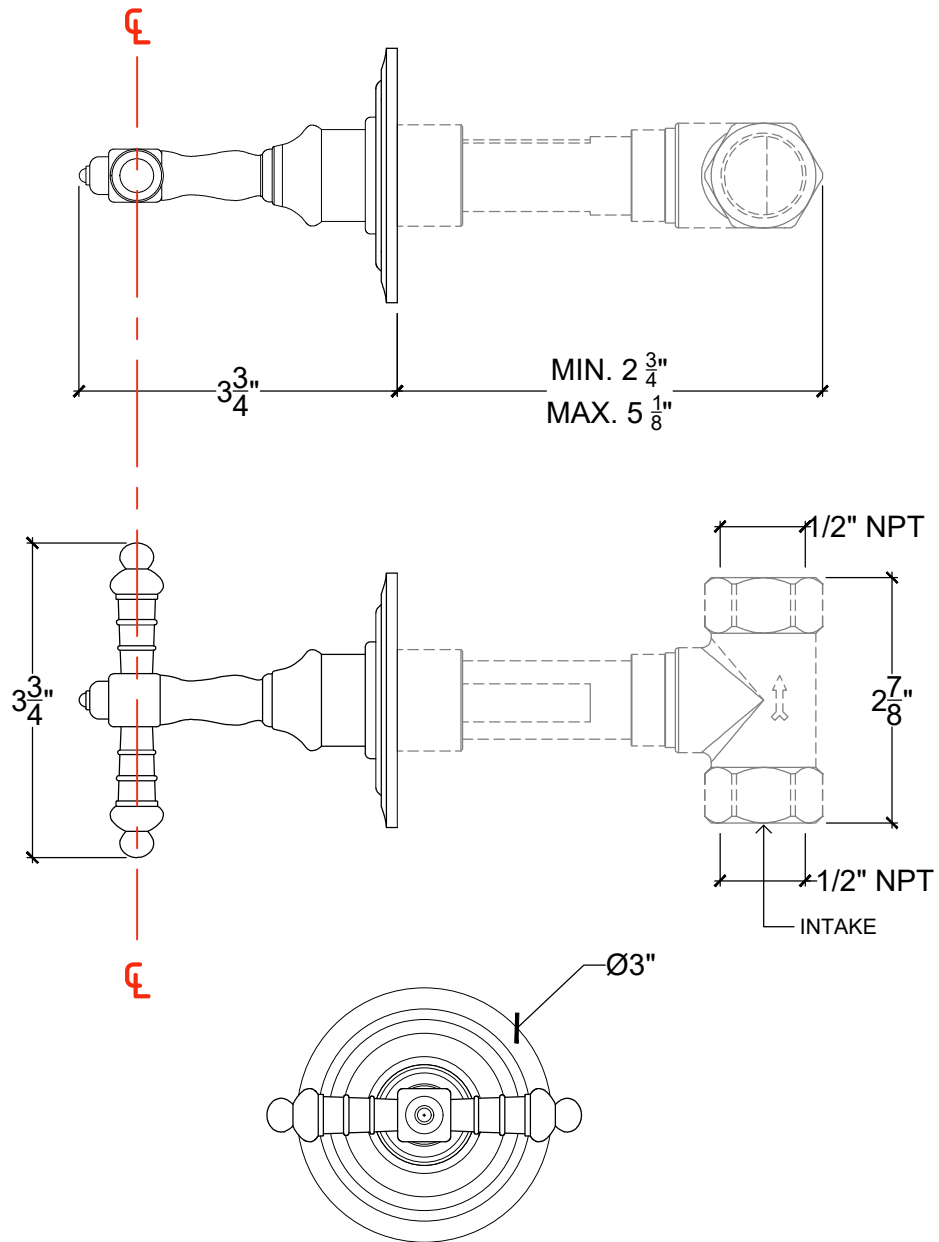

VENDOME 1/2"

Wall mounted Vendome Handle - 1/2" NPT
Système mural - Levier Vendome - 1/2" NPT
Style # 09806730

Copyright © Compas 2010 www.compassstone.com

 COMPAS™