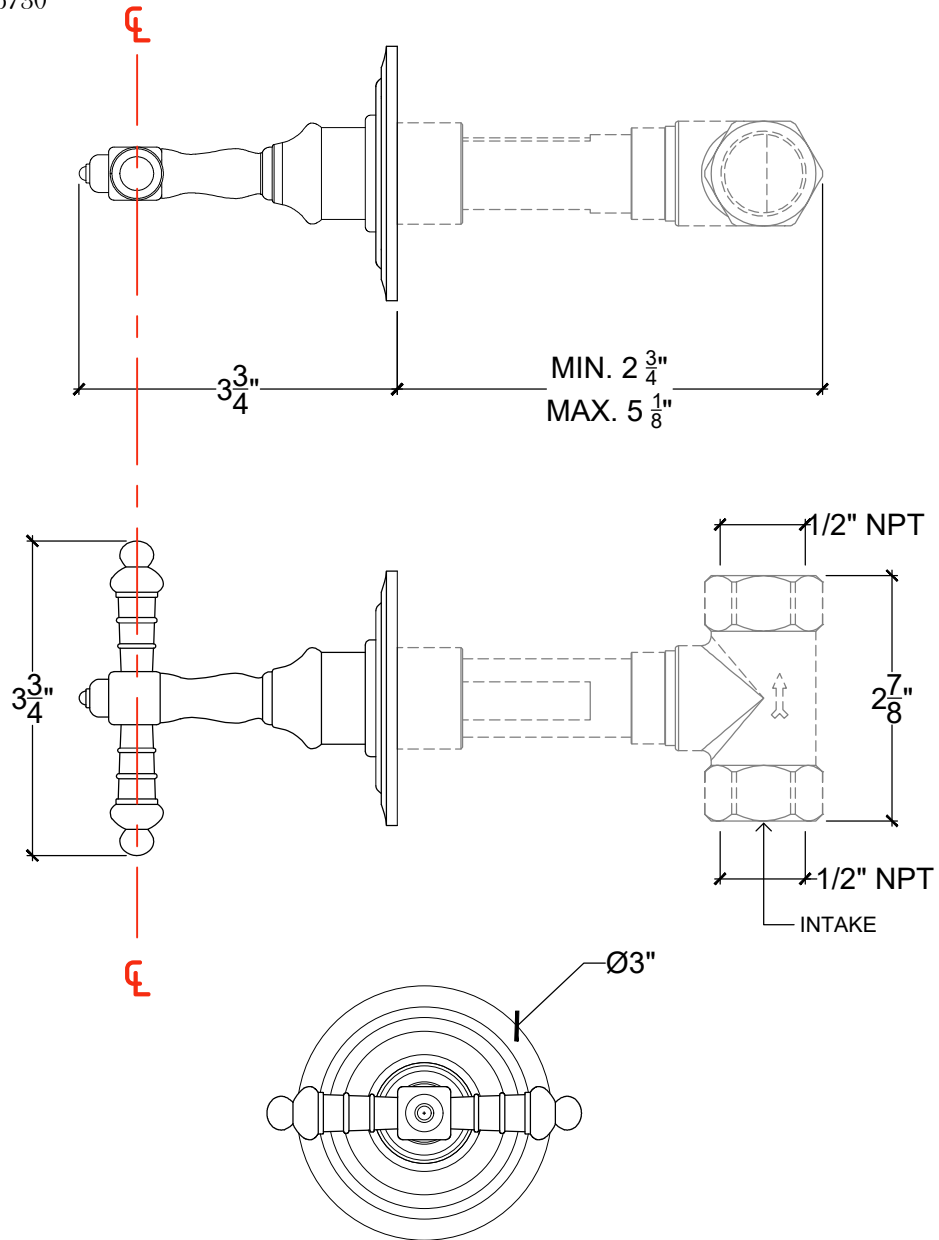

VENDOME 1/2"

Wall mounted Vendome Handle - 1/2" NPT
Système mural - Poignée Vendome - 1/2" NPT
Style # 09806730

Copyright © Compas 2010 www.compassstone.com

 COMPAS™