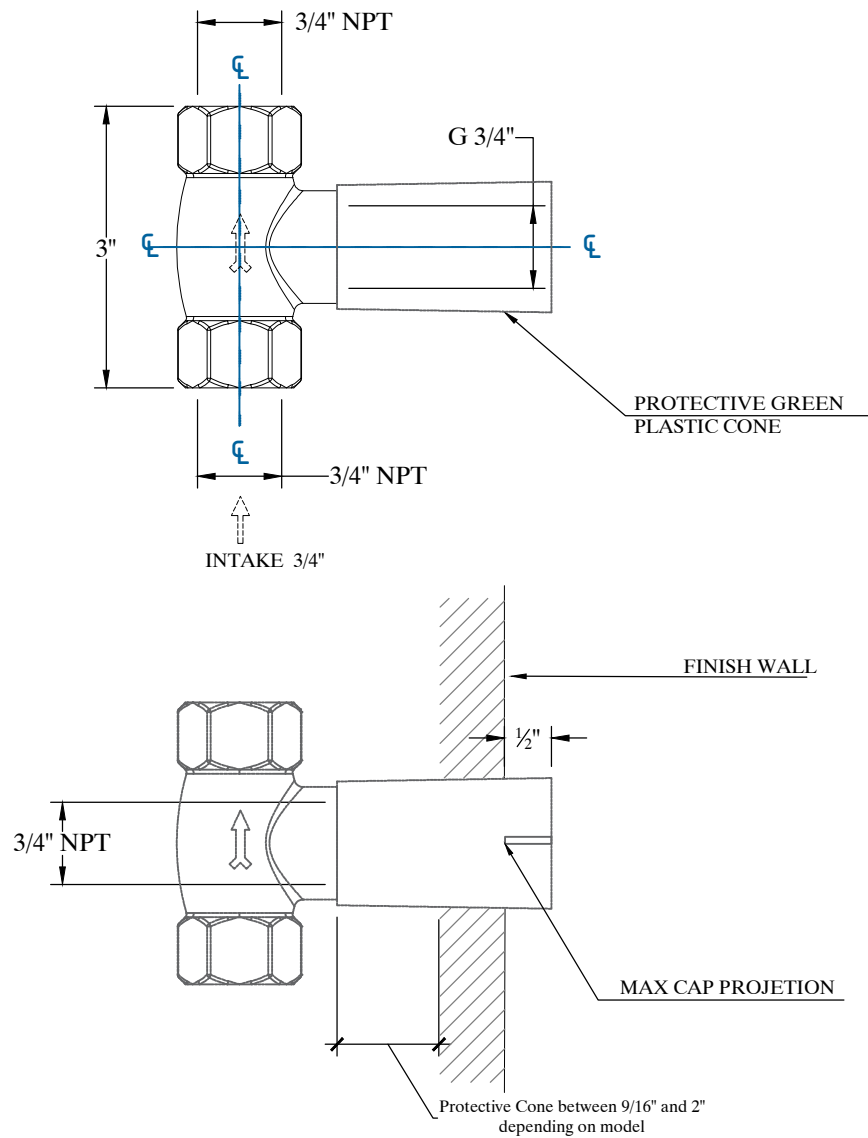

ROUGH IN VALVES

3/4" NPT

Arret encastre 3/4" NPT, Sans Plomb

Ref #: 665302

Copyright © Compass 2010 www.compassstone.com

REVISED: JAN 16, 2023