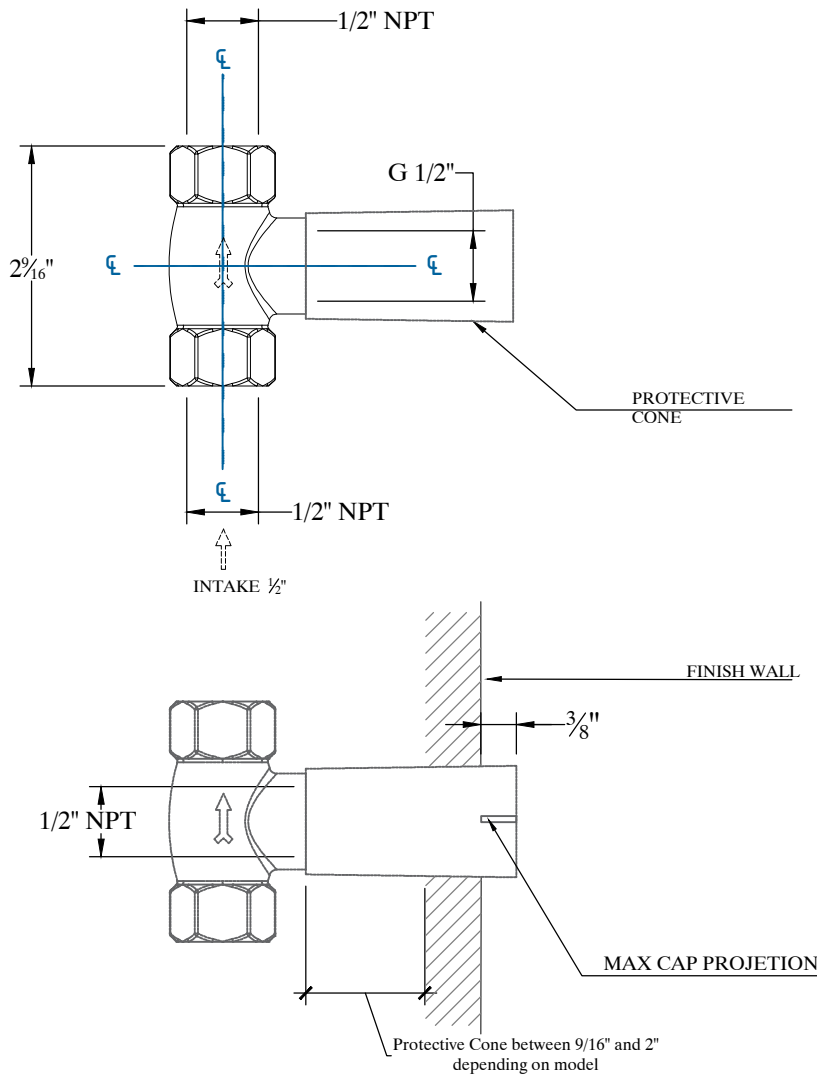

## 1/2" NPT

Arret encastre 1/2" NPT, Sans Plomb  
Ref #: 665202

Copyright © Compas 2010 www.compassstone.com