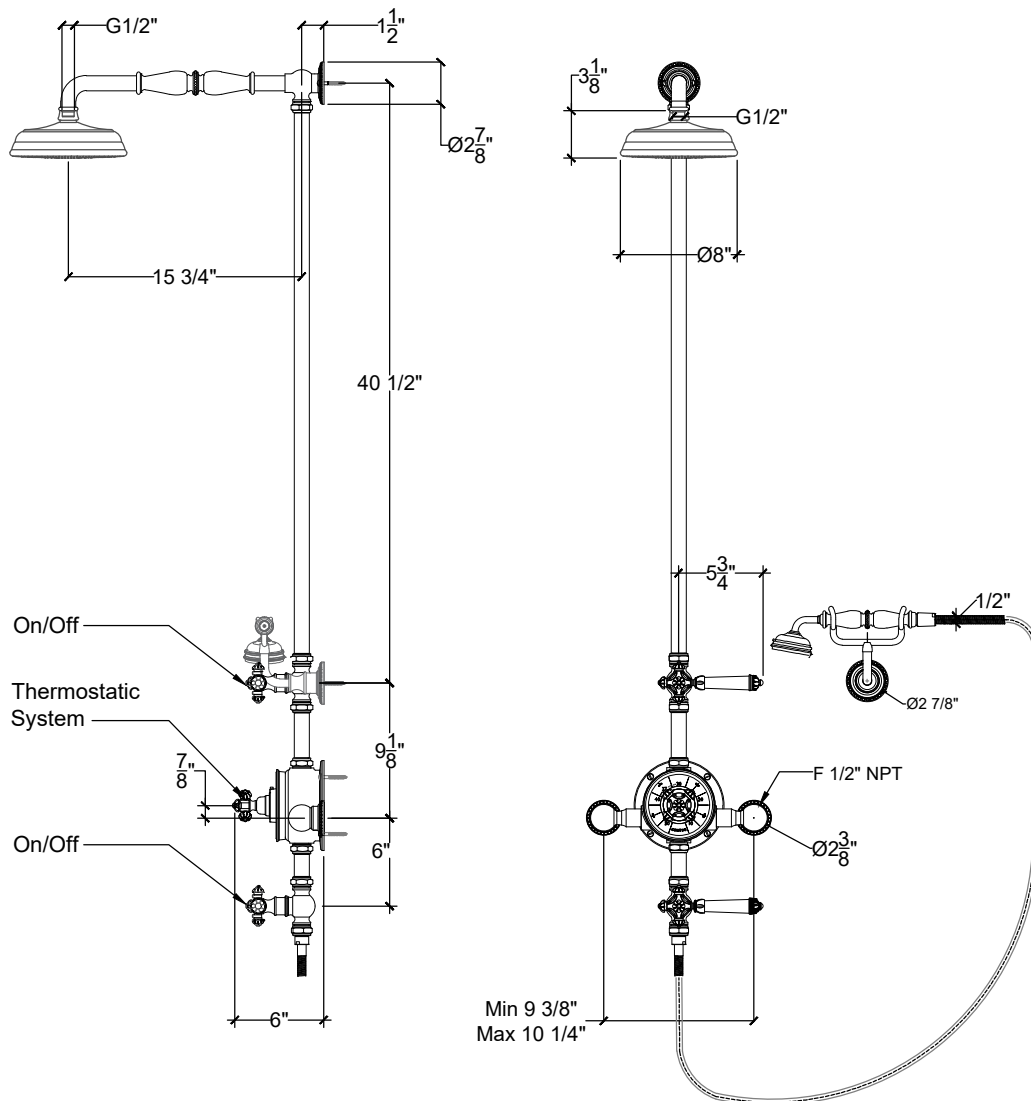

# SEGOVIA

Exposed Shower System with Hand Shower Ensemble  
Ensemble Douche Thermostatique apparent avec Douchette  
Ref # 08406390

Copyright © Compas 2010 www.compassstone.com

\* Shower System Available for Cruciform, Tudor, & Segovia Handles