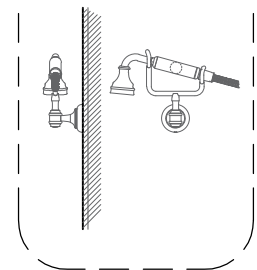

ELEGANCE

Internal thermostatic system with straight shower arm and handheld on hook.
Système de douche poignée interne avec levier "Elegance".
Ref: #94-060

ELEGANCE Handle Options:

CLASSIQUE
Ref # 6006385

RETRO
Ref # 59006385

MARINE
Ref # 38006385

* Handheld on Cradle
Option Available

* Use with any Collection / Shower Arm & Shower Head Options Available

Copyright © Compass 2010 www.compassstone.com

COMPAS™