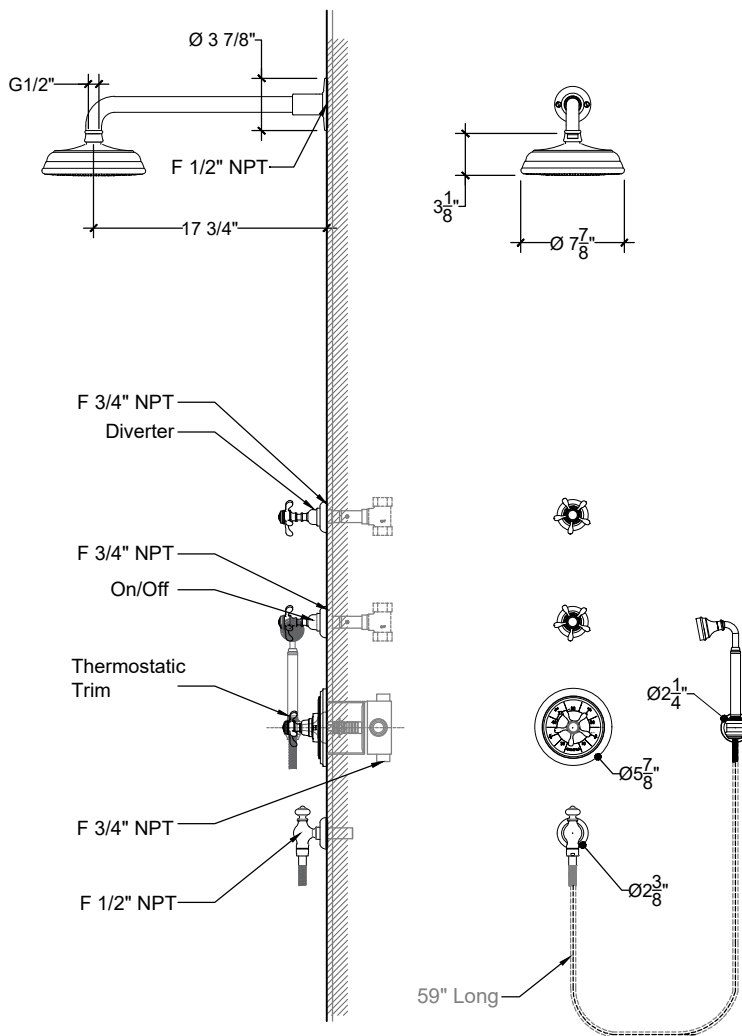

ELEGANCE

Internal thermostatic system with straight shower arm and handheld on hook.
Système de douche poignée interne avec levier "Elegance".
Ref: #94-060

ELEGANCE Handle Options:

CLASSIQUE
Ref # 6006385

RETRO
Ref # 59006385

MARINE
Ref # 38006385

* Handheld on Cradle
Option Available

* Use with any Collection / Shower Arm & Shower Head Options Available

Copyright © Compass 2010 www.compassstone.com

COMPAS™