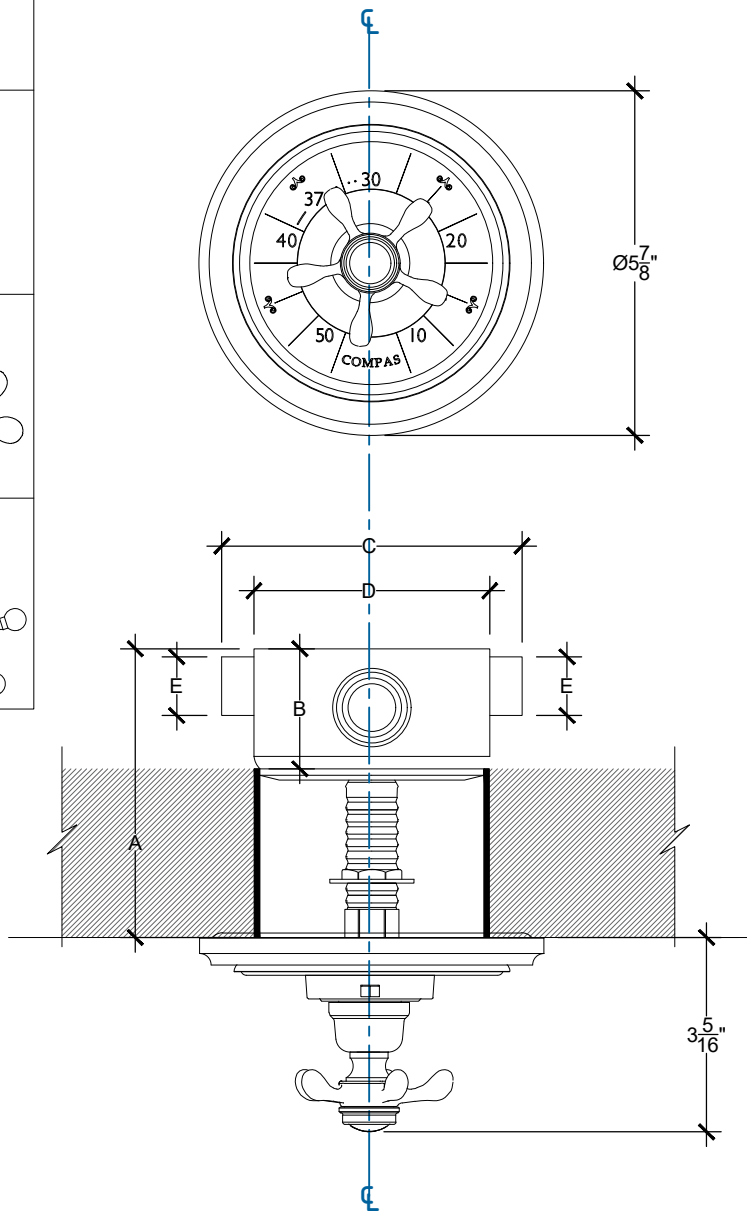

ELEGANCE

Internal thermostatic shower trim with Elegance options & valve - 3/4" NPT
 Facade thermostatique murale et section du meme

ELEGANCE
Handle Options:

CLASSIQUE
Ref # 6006385

RETRO
Ref # 59006385

MARINE
Ref # 38006385

THERMO	
A min	2 1/4"
A max	4 1/2"
B	2 1/8"
C	4 3/4"
D	3 3/4"
E	3/4"
F	4 3/4"

PRESSURE	
* OPERATING PSI	
RECOMMENDED PSI = 58	
MIN. 15 PSI / MAX 145 PSI	

Copyright © Compas 2010 www.compasstone.com