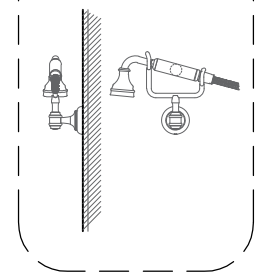

ELEGANCE

Internal thermostatic system with straight shower arm and handheld on hook.
Thermostatique murale avec poignee el bras droit

ELEGANCE Handle Options:

CLASSIQUE
Ref # 6006385

RETRO
Ref # 59006385

MARINE
Ref # 38006385

* Handheld on Cradle
Option Available

* Use with any Collection / Shower Arm & Shower Head Options Available

Copyright © Compass 2010 www.compassstone.com

COMPAS™