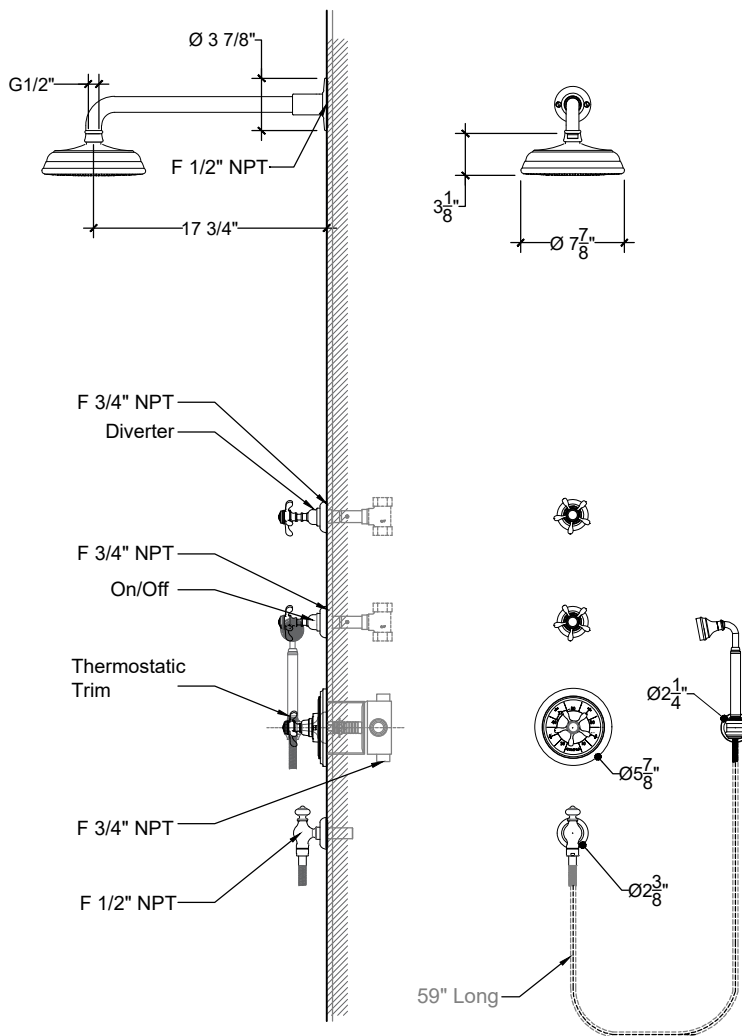

ELEGANCE

Internal thermostatic system with straight shower arm and handheld on hook.
Thermostatique murale avec poignee el bras droit

ELEGANCE Handle Options:

CLASSIQUE
Ref # 6006385

RETRO
Ref # 59006385

MARINE
Ref # 38006385

* Handheld on Cradle
Option Available

* Use with any Collection / Shower Arm & Shower Head Options Available

Copyright © Compass 2010 www.compassstone.com

COMPAS™