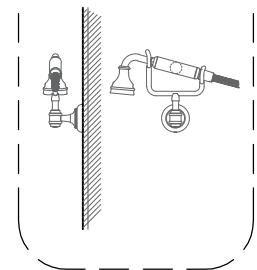

ELEGANCE

Internal thermostatic system with straight shower arm and handheld on hook.
Système de douche mural interne avec levier "Elegance".
Ref: #94-060

ELEGANCE Handle Options:

CLASSIQUE
Ref # 6006385

RETRO
Ref # 59006385

MARINE
Ref # 38006385

* Handheld on Cradle
Option Available

* Use with any Collection / Shower Arm & Shower Head Options Available

Copyright © Compass 2010 www.compassstone.com

COMPAS™