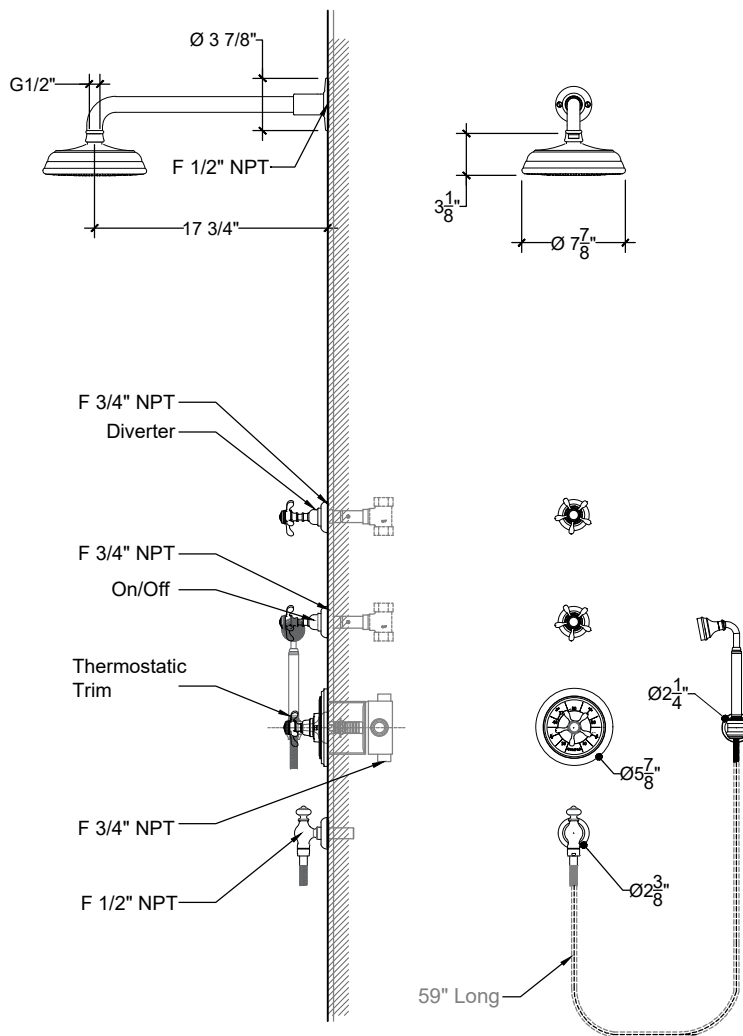

ELEGANCE

Internal thermostatic system with straight shower arm and handheld on hook.
Système de douche mural interne avec levier "Elegance".
Ref: #94-060

ELEGANCE Handle Options:

CLASSIQUE
Ref # 6006385

RETRO
Ref # 59006385

MARINE
Ref # 38006385

* Handheld on Cradle
Option Available

* Use with any Collection / Shower Arm & Shower Head Options Available

Copyright © Compass 2010 www.compassstone.com

COMPAS™