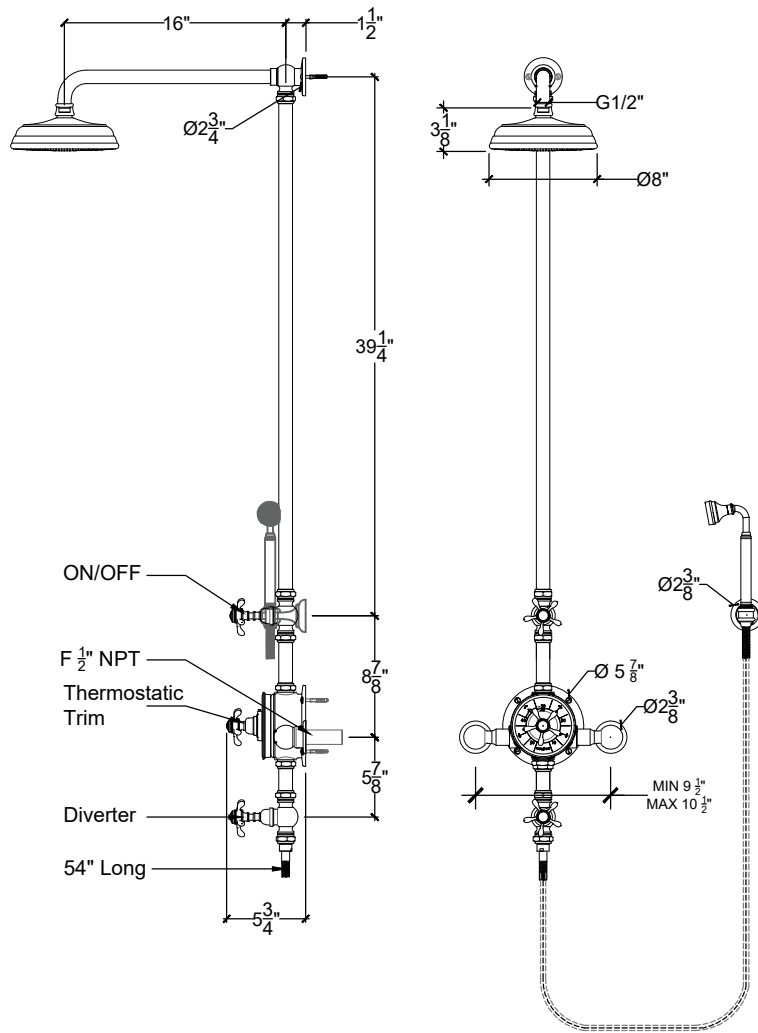

# ELEGANCE

Exposed shower system with straight arm and handheld on hook 3/4" NPT  
Ensemble douche thermostatique apparent avec douchette sur crochet, bras droit - 3/4" NPT  
Ref: # 06006390

## ELEGANCE Handle Options:

CLASSIQUE  
Ref # 6006385

RETRO  
Ref # 59006385

MARINE  
Ref # 38006385

\* Handheld on Cradle  
Option Available

Copyright © Compass 2010 www.compassstone.com

 COMPAS™