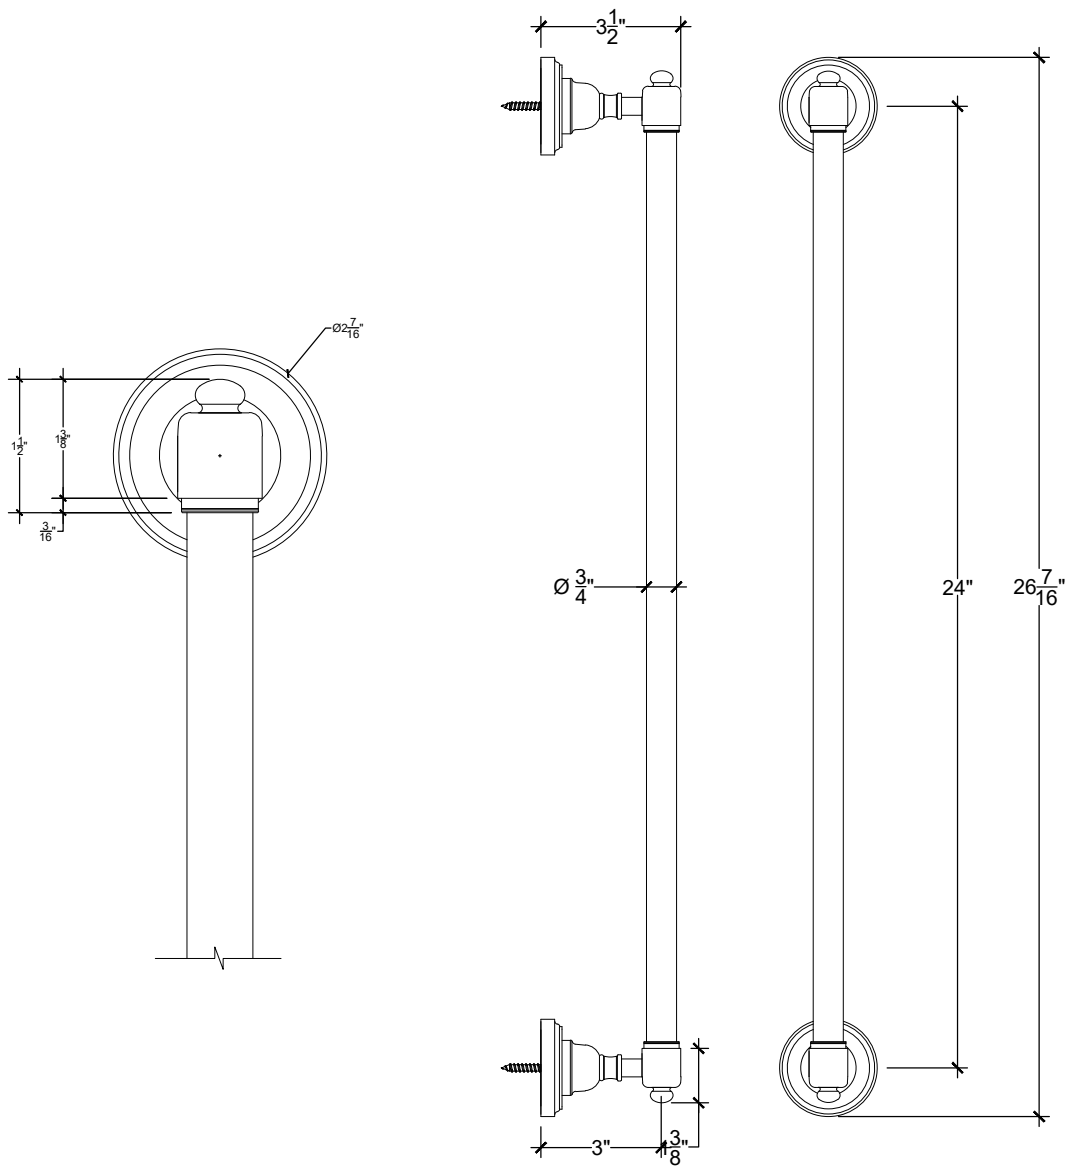

TOWEL BAR

Camden | Liberty
Shared Accessories

Wall mounted Towel Bar Camden - 24" (all metal) - Also available in ebony wood

Montage mural - Porte serviette Camden - 24" (finition métallique) (disponible en bois ébène)

Style # 14202502

Copyright © Compas 2010

 COMPAS