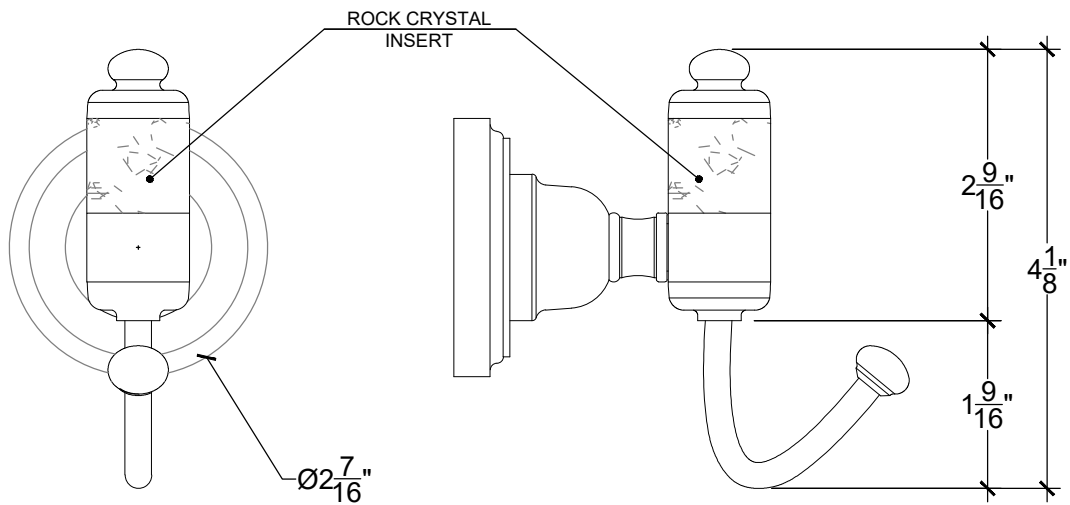

ROBE HOOK

CAMDEN | LIBERTY
SHARED ACCESSORIES

Wall mounted double Robe hook

Montage mural - Porte peignoir Liberty à double crochet

Ref # 11102508

Copyright © Compas 2010 www.compasstone.com

 COMPAS™