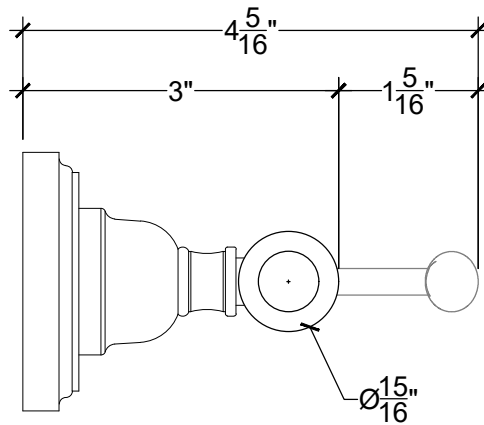

ROBE HOOK

CAMDEN | LIBERTY
SHARED ACCESSORIES

Wall mounted double Robe hook

Montage mural - Porte peignoir Liberty à double crochet

Ref # 11102508

Copyright © Compas 2010 www.compasstone.com

 COMPAS™