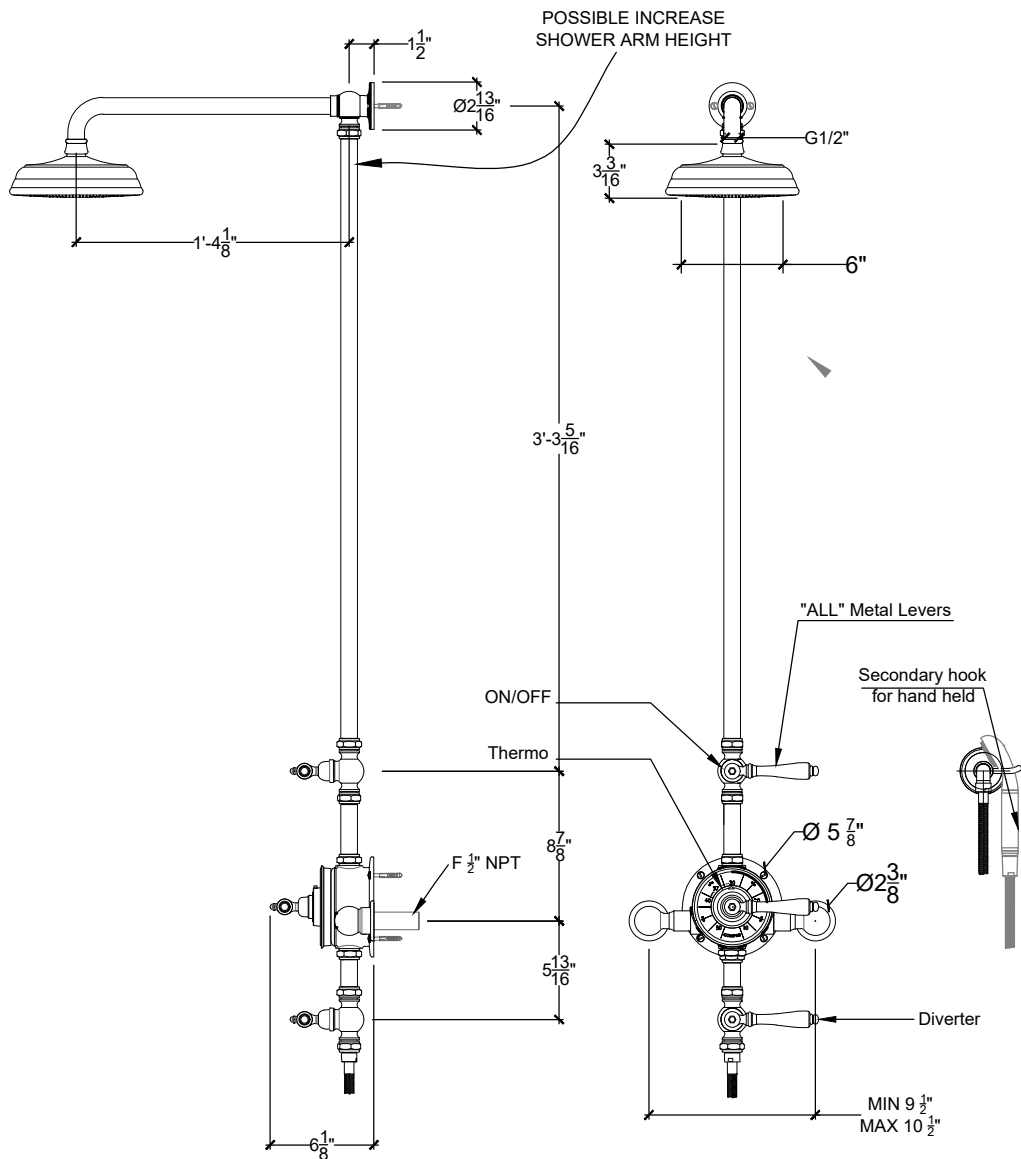

CAMDEN

Camden exposed shower system with a 8" free flow shower head with straight arm and hand held on hook

Ref # 14606390

Copyright © Compass 2010 www.compassstone.com

 COMPAS™

REVISED 03-28-2023

CAMDEN

Camden exposed shower system with a 8" free flow shower head with straight arm and adjustable hand held shower on exposed shower column
Ref # 14606390