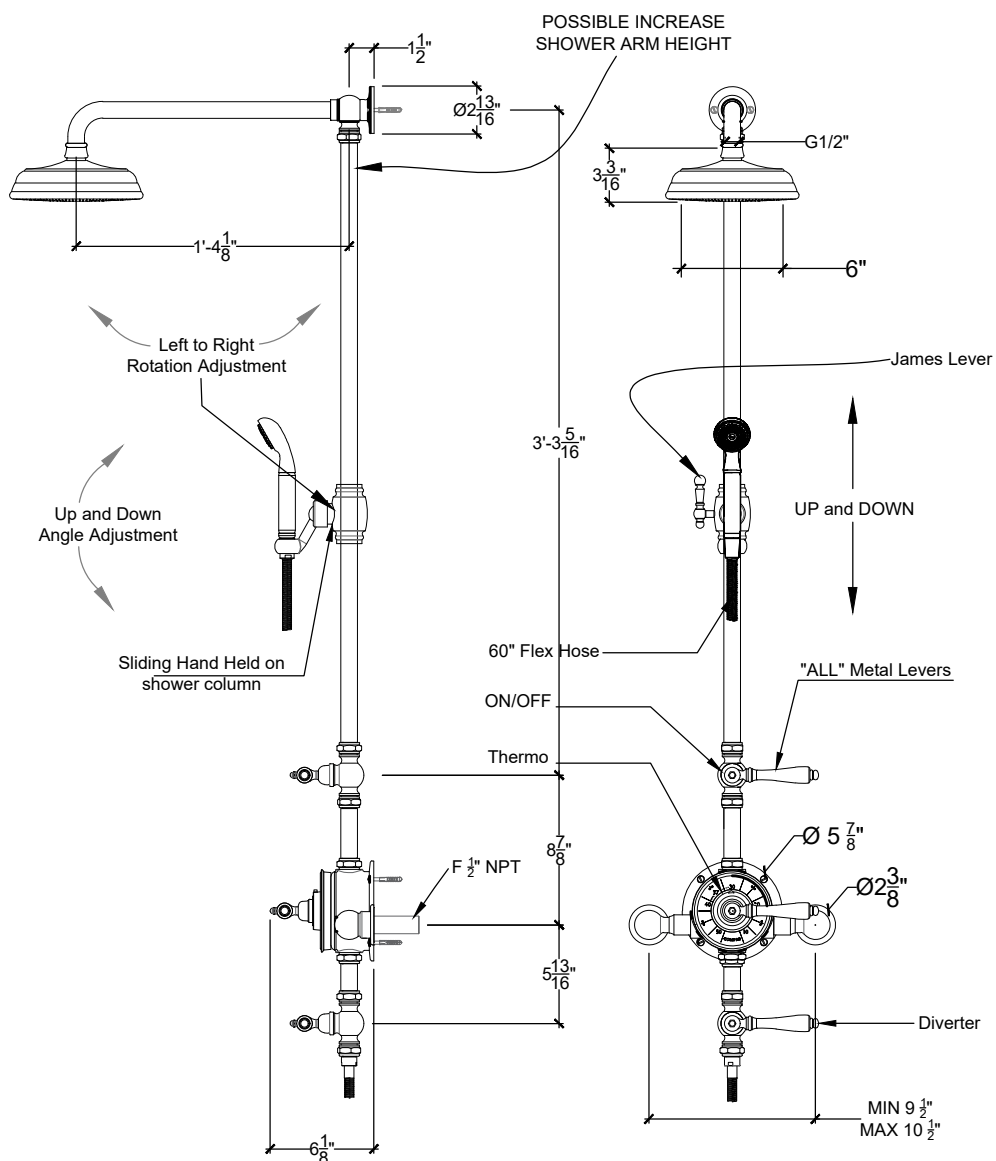

CAMDEN

Camden exposed shower system with a 8" free flow shower head with straight arm and hand held on hook

Ref # 14606390

Copyright © Compass 2010 www.compassstone.com

 COMPAS™

REVISED 03-28-2023

CAMDEN

Camden exposed shower system with a 8" free flow shower head with straight arm and adjustable hand held shower on exposed shower column
Ref # 14606390