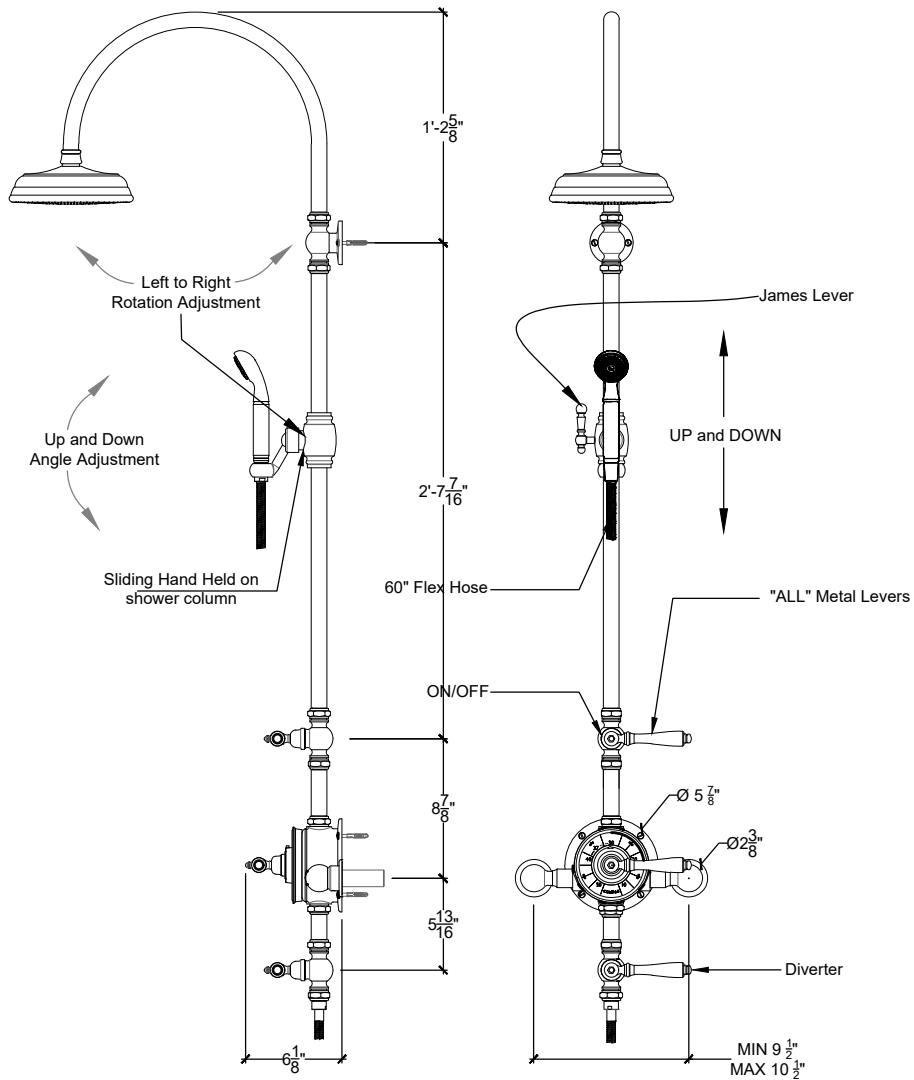

CAMDEN

Camden exposed shower system with a 8" free flow shower head with adjustable hand held shower on hook

Ref # 14606391

Copyright © Compas 2010 www.compassstone.com

 COMPAS™

CAMDEN

Camden exposed shower system with a 8" free flow shower head with adjustable hand held shower on exposed shower column

Ref # 14606391

Copyright © Compass 2010 www.compassstone.com