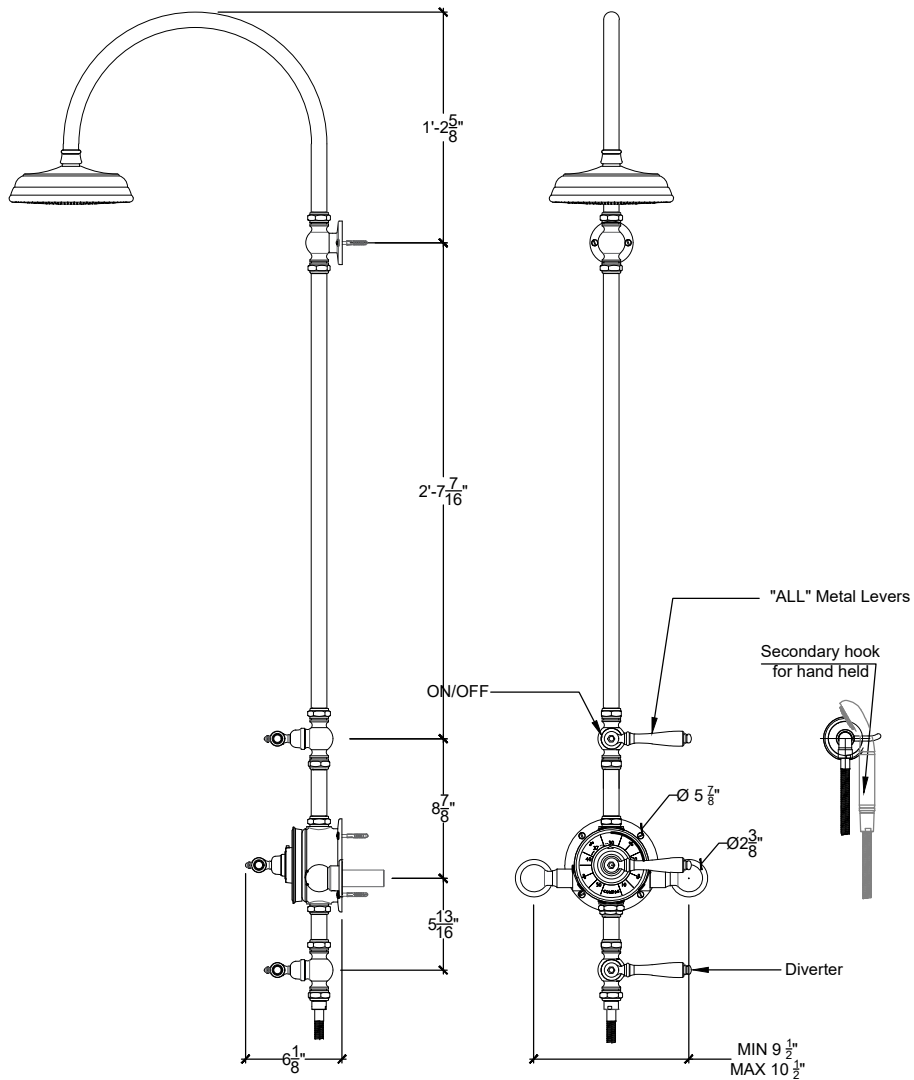

CAMDEN

Camden exposed shower system with a 8" free flow shower head with adjustable hand held shower on hook

Ref # 14606391

Copyright © Compas 2010 www.compassstone.com

 COMPAS™

CAMDEN

Camden exposed shower system with a 8" free flow shower head with adjustable hand held shower on exposed shower column

Ref # 14606391

Copyright © Compass 2010 www.compassstone.com