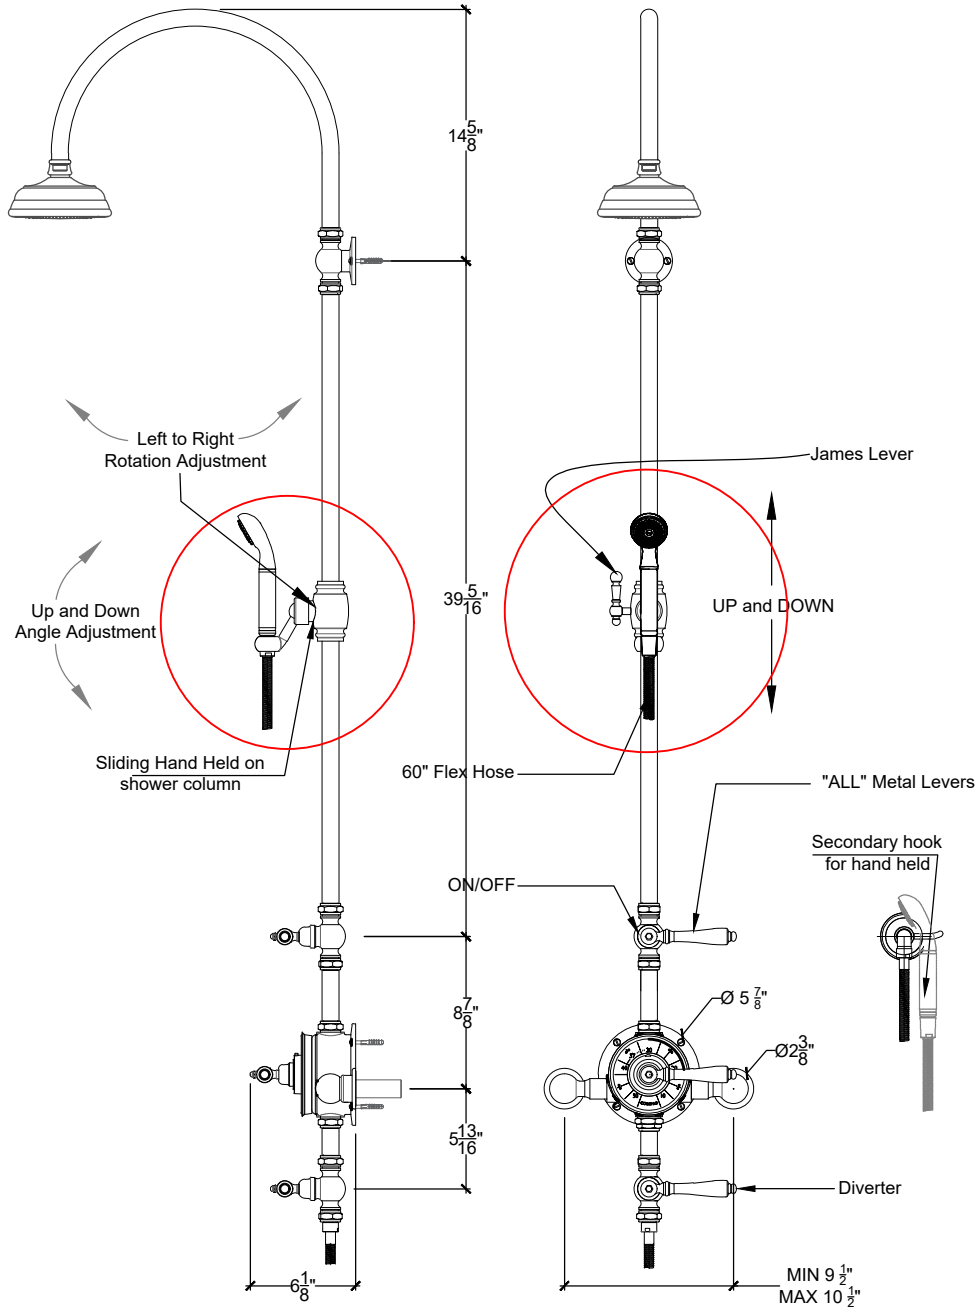

CAMDEN

Camden exposed shower system, 6" free flow shower head with adjustable hand held shower on exposed shower column

Ensemble Douche Thermostatique apparent avec Douchette sur crochet; Bras courbé

Style # 14606391