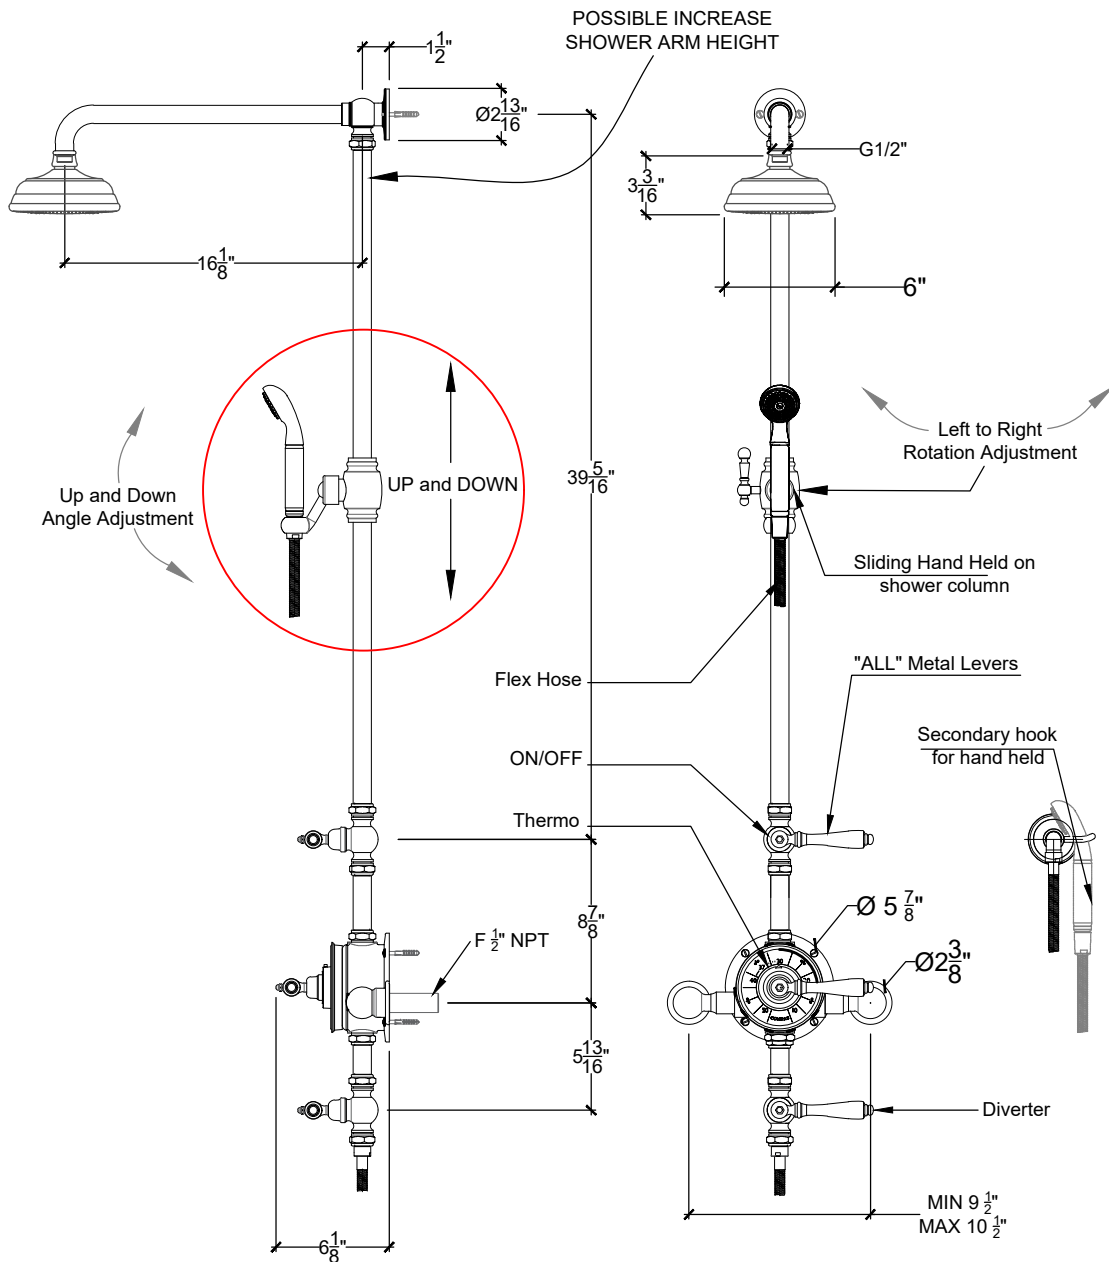

# CAMDEN

Exposed Camden shower system, 6" free flow shower head with straight arm and adjustable hand held shower on exposed shower column

Ensemble Douche Thermostatique apparent avec Douchette sur crochet; Bras Droit

Style # 14606390

Copyright © Compas 2010 www.compassstone.com