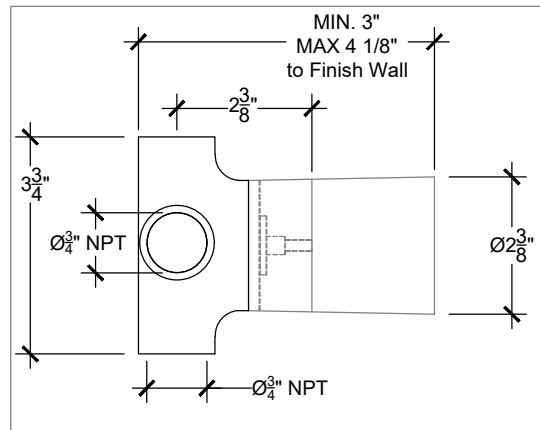

# XL-PEARL 3/4"

2 WAY DIVERTER

Wall mounted XL-Pearl 2-Way Diverter - 3/4" NPT  
Facade d'inverseur 3/4" NPT  
Ref # 06206602

**NOTE**  
2 way diverter must be used in combination  
with a valve that has a volume control  
( ON | OFF ) position.

1 way water supply  
2 way out supplies to other components

\* 2-Way Diverter: 15984181

Copyright © Compas 2010 www.compassstone.com