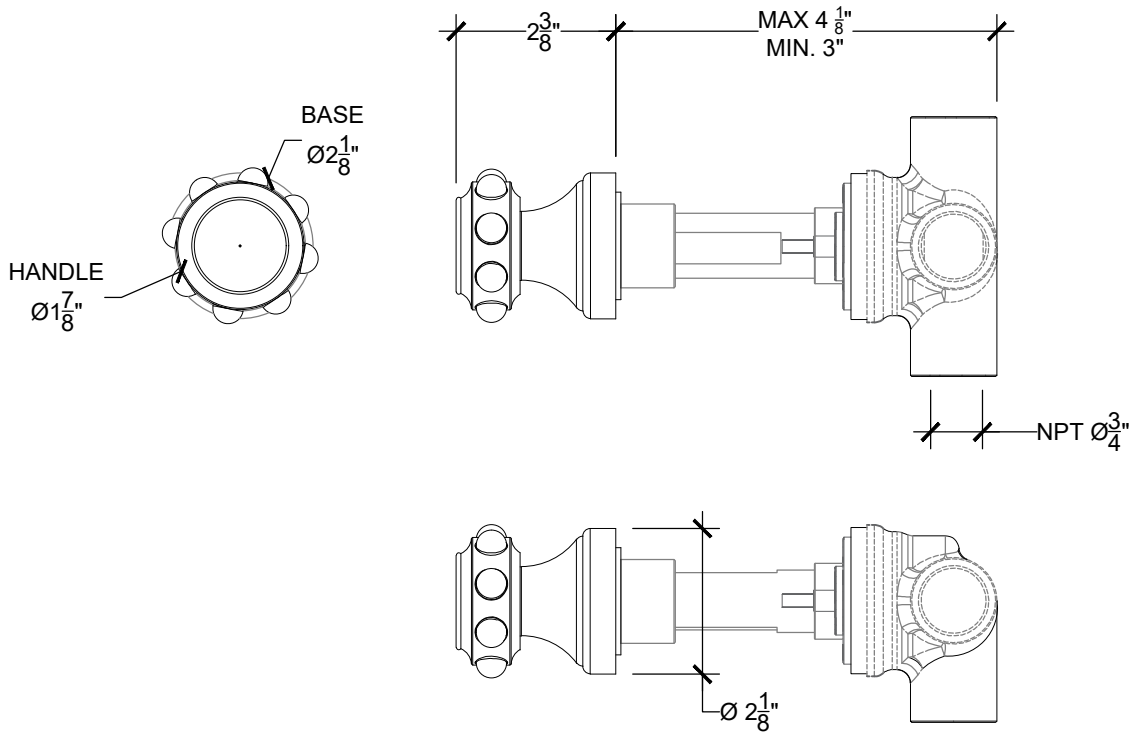

# XL-PEARL 3/4"

2 WAY DIVERTER

Wall mounted XL-Pearl 2-Way Diverter - 3/4" NPT  
Facade d'inverseur 3/4" NPT  
Ref # 06206602

**NOTE**  
2 way diverter must be used in combination  
with a valve that has a volume control  
( ON | OFF ) position.

1 way water supply  
2 way out supplies to other components

\* 2-Way Diverter: 15984181

Copyright © Compas 2010 www.compassstone.com