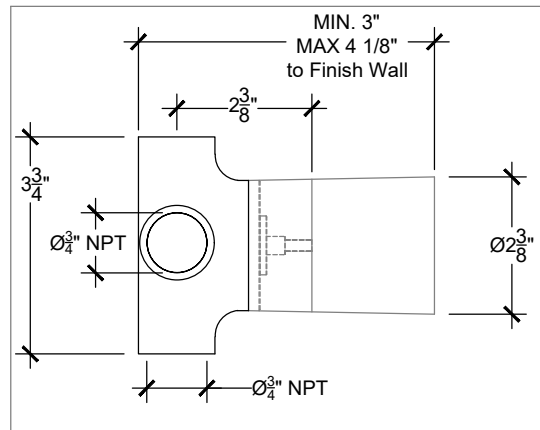

# XL-PEARL 3/4"

2 WAYS DIVERTER

Wall mounted XL-Pearl handle with 2-Ways Diverter - 3/4" NPT  
Montage mural - Levier "XL Pearl", inverseur 2 voies - 3/4" NPT  
Ref # 06206602

**NOTE**  
2 ways diverter must be used in combination with a valve that has a volume control (ON | OFF) position.

1 way water supply  
2 way out supplies to other components

\* 2-Way Diverter: 15984181

Copyright © Compas 2010 www.compassstone.com