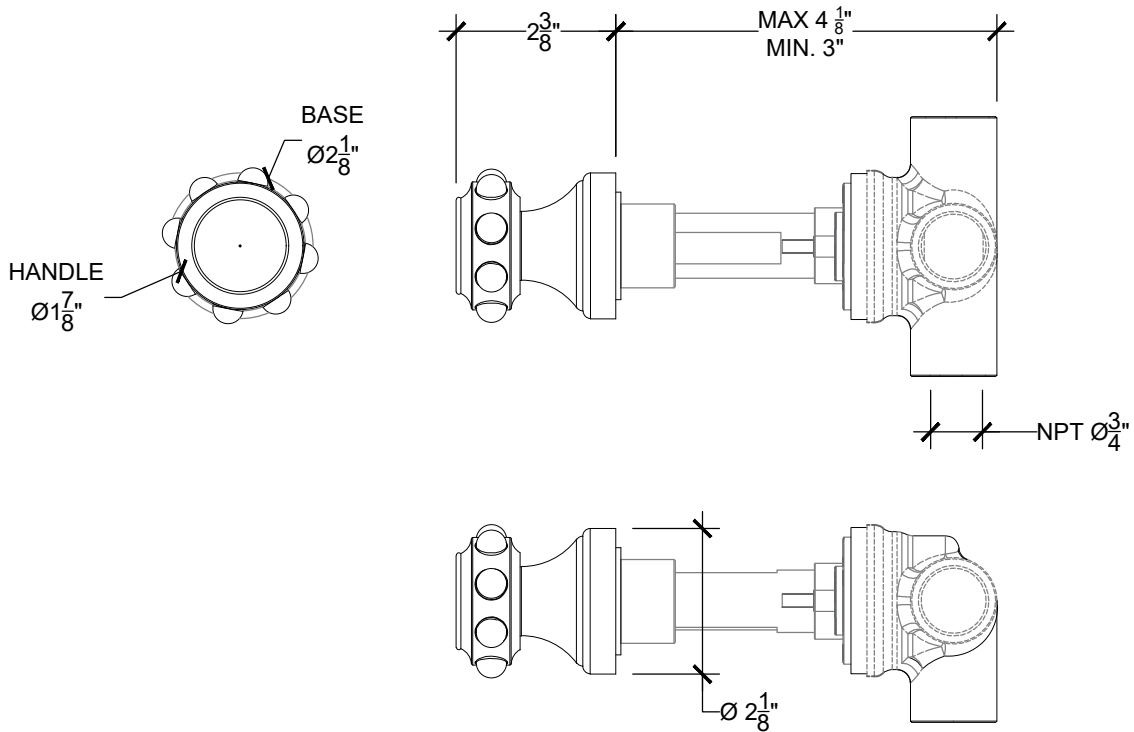

# XL-PEARL 3/4"

2 WAYS DIVERTER

Wall mounted XL-Pearl handle with 2-Ways Diverter - 3/4" NPT  
Montage mural - Levier "XL Pearl", inverseur 2 voies - 3/4" NPT  
Ref # 06206602

**NOTE**  
2 ways diverter must be used in combination with a valve that has a volume control (ON | OFF) position.

1 way water supply  
2 way out supplies to other components

\* 2-Way Diverter: 15984181

Copyright © Compas 2010 www.compassstone.com