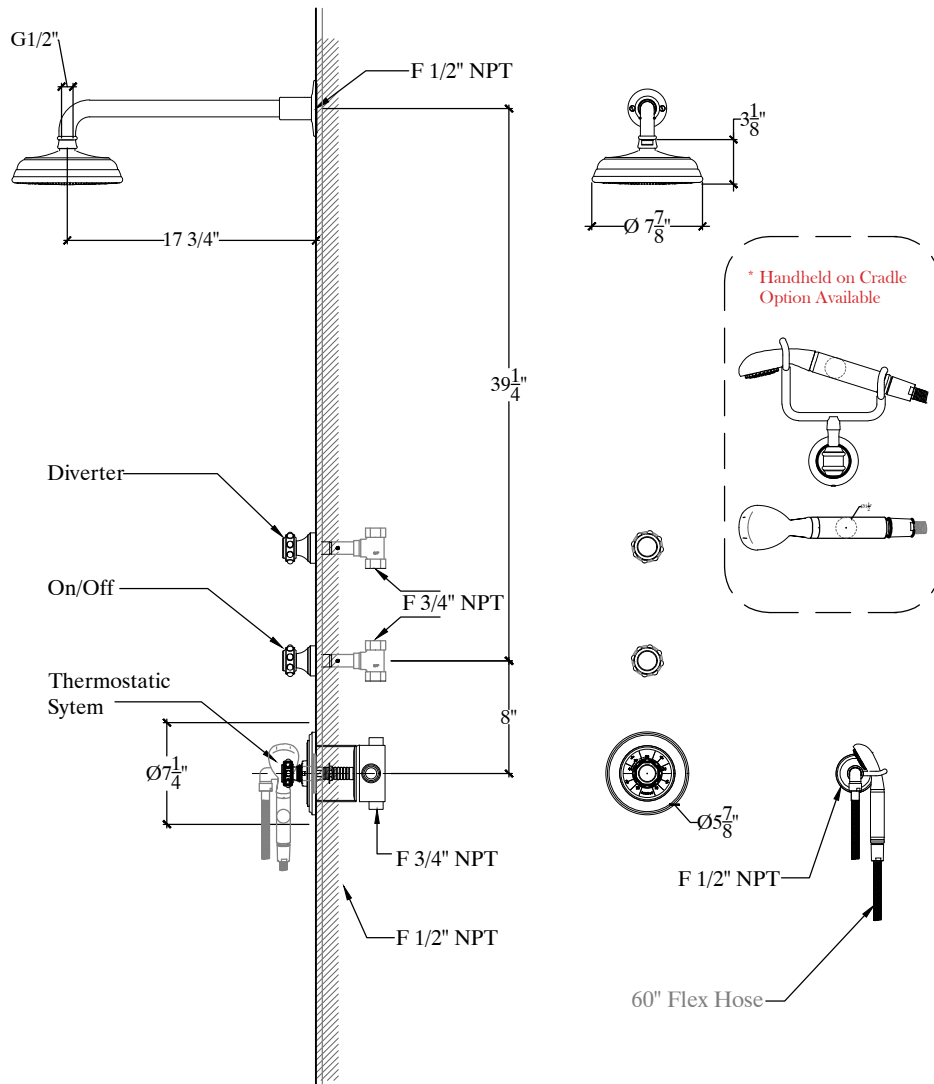

# XL PEARL

Internal thermostatic shower system with Novo hand held on hook  
Thermostatique murale avec levier et brass droit  
Ref # 06206390 - INTERN - S

Copyright © Compas 2010 www.compassstone.com

 COMPAS™